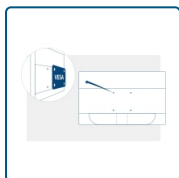

Vesa Mount

AOC's Ergo Base stands bring versatility, sturdiness and ease of use in one package. But do you still want to use your wall mount or multi-monitor setup using desk mounts? VESA mounts bring you the uppermost flexibility. Upside-down, in pivot mode, on top of each other, attach your monitor wherever you want using 3rd party mounts and stands thanks to the VESA mount option.