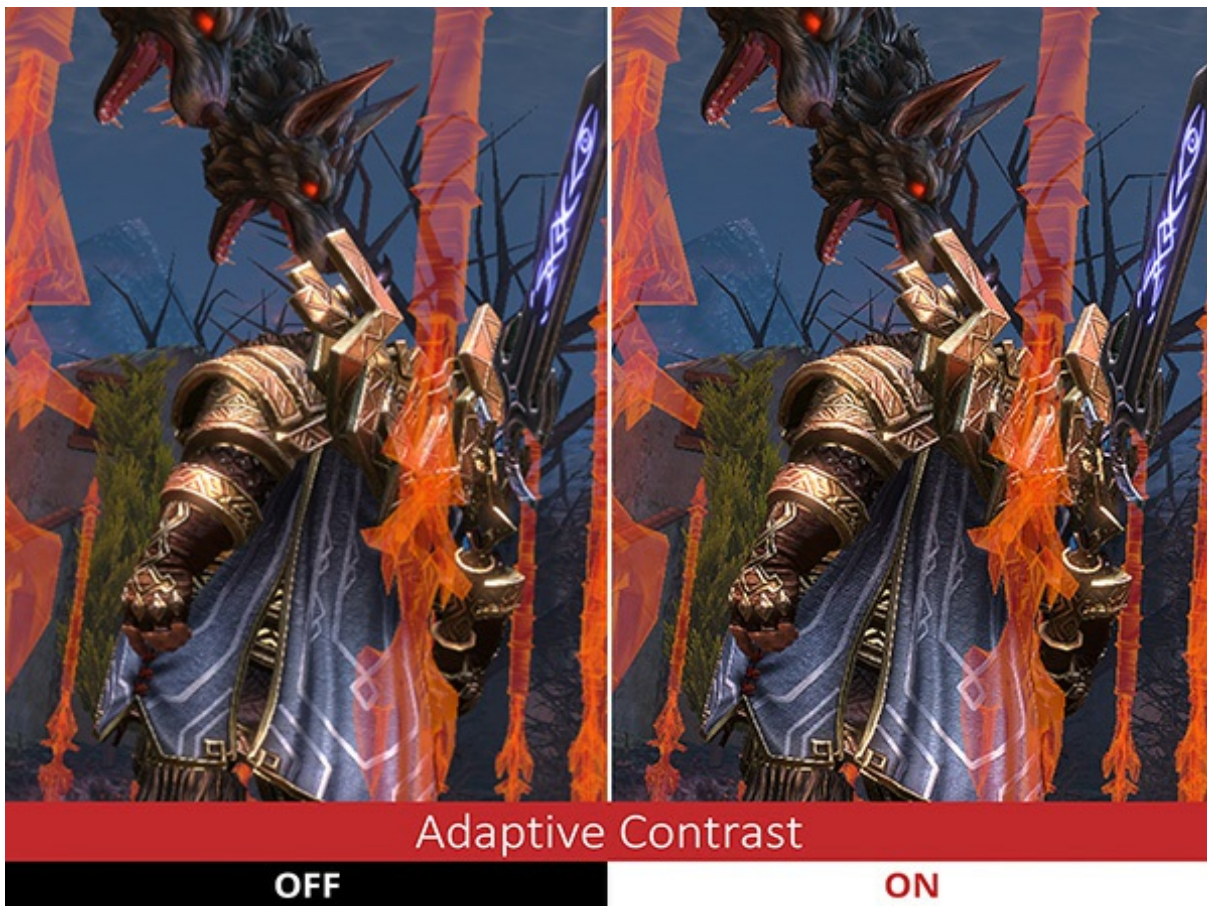

## SuperClear IPS-Type Panel Technology

Enjoy accurate and vivid colors with consistent levels of brightness no matter the vantage point. With SuperClear IPS-type panel technology, this monitor delivers the same image quality whether you are looking at the screen from above, below, the front, or the side.

## **NVIDIA G-Sync™ Technology**

NVIDIA® G-SYNC™ technology seamlessly synchronizes the frame rate output between your graphics card and monitor. This eliminates screen tearing, and minimizes stutter and input lag for the most breathtaking gameplay experience.

## NVIDIA Ultra Low Motion Blur Technology

Experience smooth movement and sharp edges in even the most action-packed gaming scenarios. NVIDIA Ultra Low Motion Blur (ULMB) decreases motion blur and minimizes ghosting when the on-screen action gets heated.

## Adaptive Contrast Control

Even when a game's image contrast is low, this monitor can dynamically adjust the contrast for an optimal contrast level in any gaming situation, giving you the most detail in every scene.