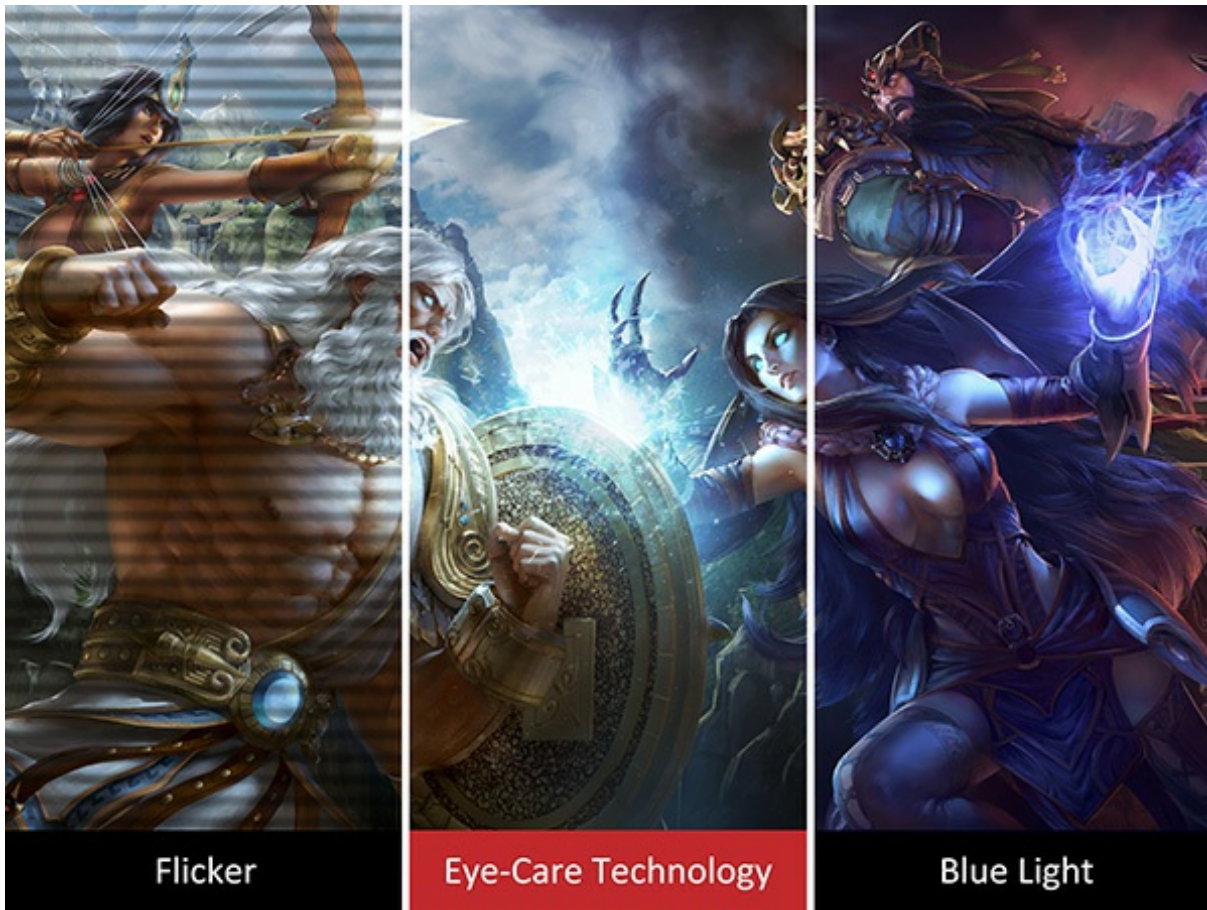

Dual Integrated Speakers

Designed with dual integrated speakers, this monitor combines incredible screen performance with stereo sound for an immersive multimedia experience.