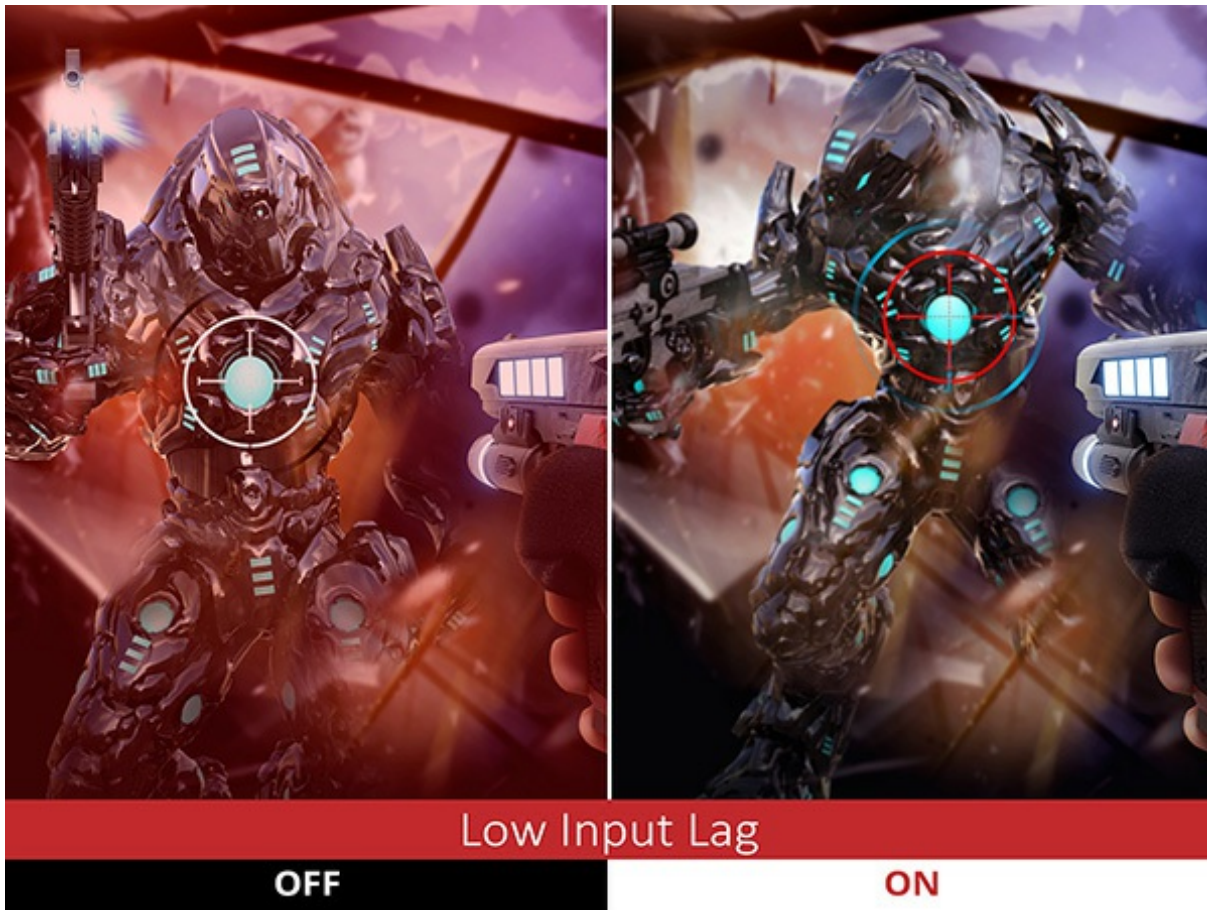

## Low Input Lag

When the action on the battlefield gets intense, you need a monitor that can process every command from the keyboard, mouse, or controller as soon as they occur. With a built-in process reducer, this monitor does just that - decreasing the delay between all inputs, and allowing you to react in real time against any competitor.

## SuperClear IPS-Type Panel Technology

Enjoy accurate and vivid colors with consistent levels of brightness no matter the vantage point. With SuperClear IPS-type panel technology, this monitor delivers the same image quality whether you are looking at the screen from above, below, the front, or the side.