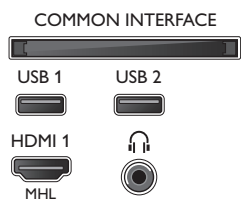

Dimensions

- Box dimensions (W x H x D): 1200 x 740 x 160 mm
- Set dimensions (W x H x D): 1099.18 x 645.4 x 79 mm
- Set dimensions with stand (W x H x D): 1099.18 x 695.93 x 258.91 mm
- Product weight: 11.12 kg
- Product weight (+stand): 13.7 kg
- Weight incl. Packaging: 16.9 kg
- VESA wall mount compatible: 400 x 200 mm

Accessories

- Included accessories: Remote Control, Table top stand, Power cord, Quick start guide, Legal and safety brochure, Warranty Leaflet, 2 x AAA Batteries

Smart TV Features

- Ease of Installation: Auto detect Philips devices, Device connection wizard, Network installation wizard, Settings assistant wizard
- Ease of Use: One-stop Smart Menu button, Onscreen Usermanual
- Firmware upgradeable: Firmware auto upgrade wizard, Firmware upgradeable via USB, Online firmware upgrade
- Interactive TV: HbbTV
- Philips TV Remote app*: Apps, Channels, Control, NowOnTV, TV Guide, Video On Demand
- Program: Pause TV, USB Recording*
- Screen Format Adjustments: Basic - Fill Screen, Fit to Screen, Zoom, Stretch
- SmartTV apps*: Online Video Stores, Open Internet Browser, Social TV, TV on Demand, Youtube
- User Interaction: SimplyShare

Connections

Side