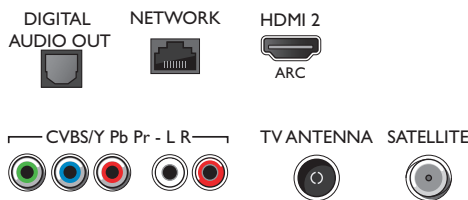

Rear

Issue date 2017-02-03

Version: 11.3.1

12 NC: 8670 001 39133
EAN: 87 18863 01006 8

© 2017 Koninklijke Philips N.V.
All Rights reserved.

Specifications are subject to change without notice.
Trademarks are the property of Koninklijke Philips N.V.
or their respective owners.

www.philips.com

* EPG and actual visibility (up to 8 days) is country and operator dependent.

* Energy consumption in kWh per year, based on the power consumption of the television operating 4 hours per day for 365 days. The actual energy consumption will depend on how the television is used.

* The TV supports DVB reception for 'Free to air' broadcast. Specific DVB operators may not be supported. An up to date list can be found in the FAQ section of the Philips support website. For some operators Conditional Access and subscription are required. Contact your operator for more information.

* (Philips) only compatible with specific Philips player device.