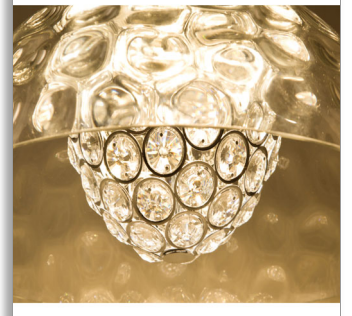

Highlight your elegance

Indulge in the sparkling lustre of Philips myLiving Constellation LED suspension light. Made of beautifully crafted dimpled glass shade and premium faceted glass crystals, it enchants your home with a warm cozy glow.

Premium quality

- Premium materials

Advanced

- Built-in VariLume technology for easy brightness control

Philips myLiving
Suspension light

36902 Constellation

clear
LED

myLiving

36902/60/C0

PHILIPS

Suspension light
36902 Constellation clear, LED

Specifications

Design and finishing

- Material: glass
- Color: clear

Product dimensions & weight

- Height minimum: 35 cm
- Height maximum: 150 cm
- Length: 46 cm
- Width: 46 cm
- Net weight: 7.700 kg