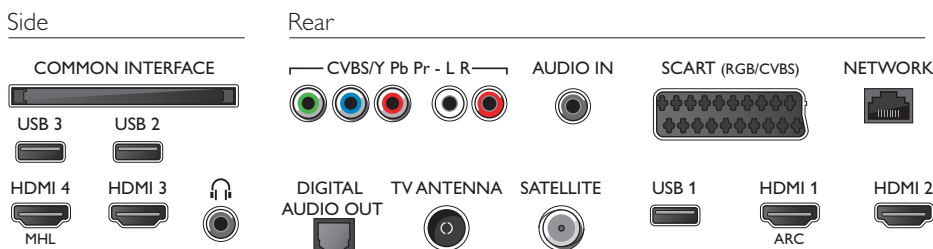

Supported Display Resolution

- Computer inputs on HDMI1/2: up to FHD 1920x1080 @60Hz, up to 4K UHD 3840x2160 @30Hz
- Computer inputs on HDMI3/4: up to 4K UHD 3840x2160 @60Hz
- Video inputs on HDMI1/2: up to 4K UHD 3840x2160 @30Hz, up to FHD 1920x1080 @ 60Hz
- Video inputs on HDMI3/4: up to 4K UHD 3840x2160 @60Hz

Tuner/Reception/Transmission

- HEVC support
- Digital TV: DVB-T/T2/T2-HD/C/S/S2
- MPEG Support: MPEG2, MPEG4
- Video Playback: NTSC, PAL, SECAM
- TV Program guide*: 8 day Electronic Program Guide
- Signal strength indication
- Teletext: 1000 page Hypertext

Power

- Mains power: AC 220 - 240 V 50/60Hz
- Ambient temperature: 5 °C to 35 °C
- Eu Energy Label power: 80 W
- Annual energy consumption: 117 kWh a
- Energy Label Class: A++
- Standby power consumption: <0.3W
- Off mode power consumption: 0.3 W
- Power Saving Features: Auto switch-off timer, Picture mute (for radio)

Dimensions

- Box dimensions (W x H x D): 1598 x 980 x 200 mm
- Set dimensions (W x H x D): 1457.9 x 849.3 x 89.5 mm
- Set dimensions with stand (W x H x D): 1565.35 x 907.4 x 259 mm
- Product weight: 23.5 kg
- Product weight (+stand): 24 kg

- Weight incl. Packaging: 32 kg
- VESA wall mount compatible: 400 x 200 mm

Accessories

- Included accessories: Remote Control, Power cord, Quick start guide, Legal and safety brochure, Table top stand, 2 x AAA Batteries

Connections

Issue date 2017-02-03

Version: 8.3.1

12 NC: 8670 001 39546
EAN: 87 18863 01030 3

© 2017 Koninklijke Philips N.V.
All Rights reserved.

Specifications are subject to change without notice.
Trademarks are the property of Koninklijke Philips N.V.
or their respective owners.

www.philips.com

* EPG and actual visibility (up to 8 days) is country and operator dependent.

* Energy consumption in kWh per year, based on the power consumption of the television operating 4 hours per day for 365 days. The actual energy consumption will depend on how the television is used.

* The TV supports DVB reception for 'Free to air' broadcast. Specific DVB operators may not be supported. An up to date list can be found in the FAQ section of the Philips support website. For some operators Conditional Access and subscription are required. Contact your operator for more information.

* (Philips) only compatible with specific Philips player device.

* Philips TV Remote app and related functionalities vary per TV model, operator, and country, as well as smart device model and OS. For more details please visit: www.philips.com/TVRemoteapp.

* Smart TV app offerings vary per TV model and country. For more details please visit: www.philips.com/smarttv.

* USB recording for digital channels only, recordings may be limited by broadcast copy protection (CI+). Country and channel restrictions may apply.

* Compatibility depends on Wifi Miracast certification & Android 4.2 or later. For more details please refer to your device documentation.