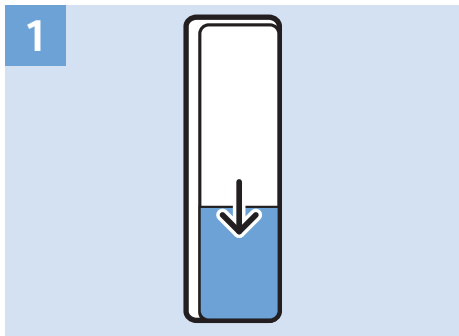

Video Player - CVBS

Video Player - Y/Pb/Pr

VESA 400x400 M6

65"

164cm

Help | Hilfe | Aide
Guida | Ayuda
Помощь | Yardım
Руководство

philips.com/support

6121 Series
User Manual