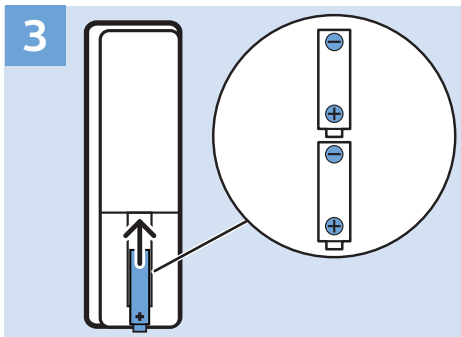

Video Player - CVBS

Video Player - Y/Pb/Pr

VESA 400x400 M6

65"

164cm

Help | Hilfe | Aide
Guida | Ayuda
Помощь | Yardım
Руководство

philips.com/support

6121 Series
User Manual