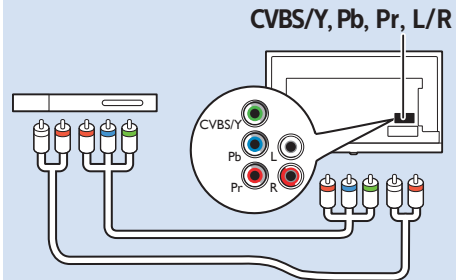

Video Player - Y/Pb/Pr