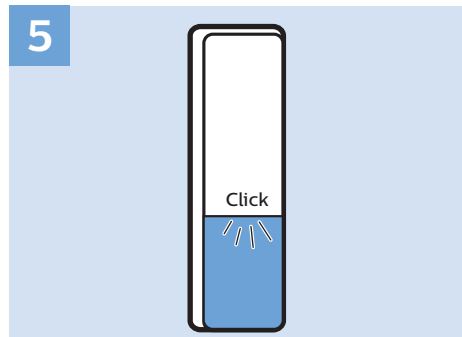

Video Player - CVBS

Video Player - Y/Pb/Pr

VESA 400x400 M6

65"

164cm

Help | Hilfe | Aide
Guida | Ayuda
Помощь | Yardım
Руководство

philips.com/support

6121 Series
User Manual