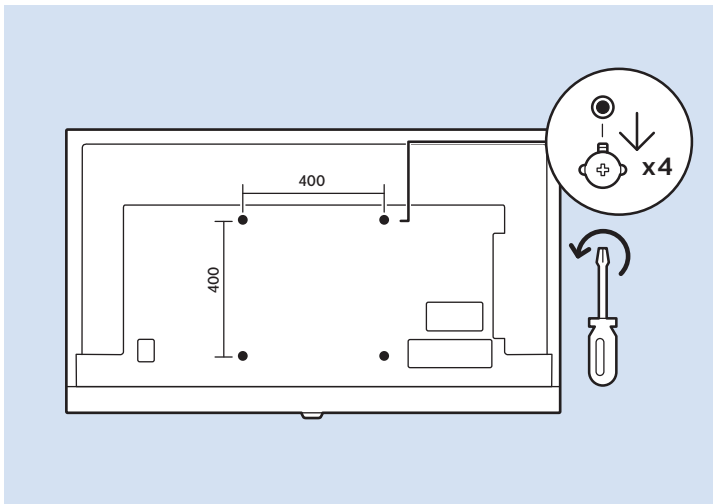

Video Player - CVBS

Video Player - Y/Pb/Pr

VESA 400x400 M6

65"

164cm

Help | Hilfe | Aide
Guida | Ayuda
Помощь | Yardım
Руководство

philips.com/support

6121 Series
User Manual