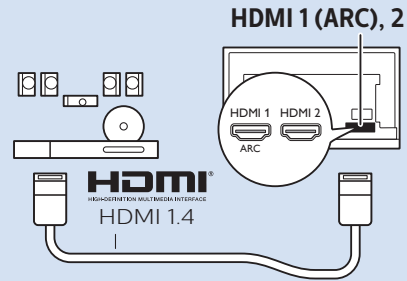

Set top box/Multimedia Player

Set top box/Multimedia Player

Home Theatre System - Audio

MHL

Photo Camera

USB Hard Drive

Headphones

DVD Player