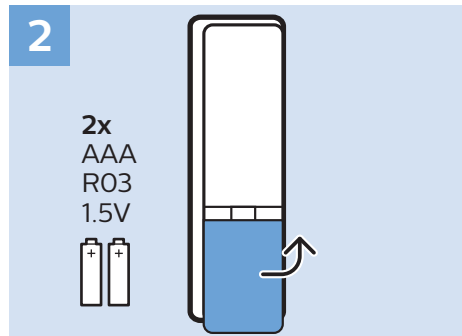

Video Player - CVBS

Video Player - Y/Pb/Pr

VESA 400x400 M6

65"

164cm

Help | Hilfe | Aide
Guida | Ayuda
Помощь | Yardım
Руководство

philips.com/support

6121 Series
User Manual