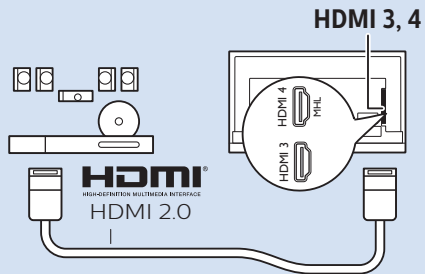

Set top box/Multimedia Player

Set top box/Multimedia Player

Home Theatre System - Audio

MHL

Photo Camera

USB Hard Drive

Headphones

DVD Player