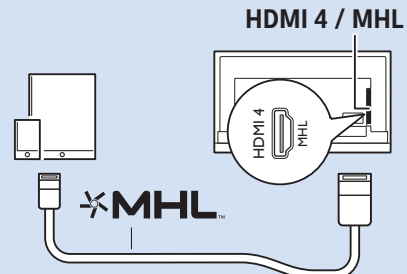

Set top box/Multimedia Player

Set top box/Multimedia Player

Home Theatre System - Audio

MHL

Photo Camera

USB Hard Drive

Headphones

DVD Player