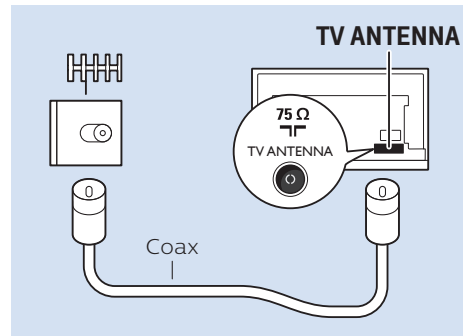

www.philips.com/connectivityguide