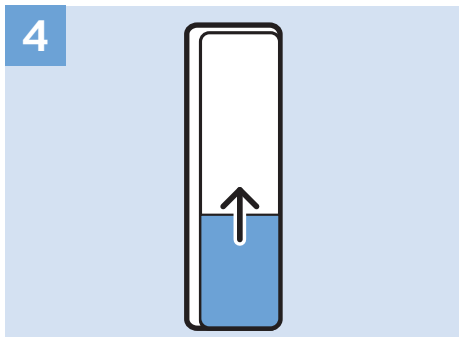

Video Player - CVBS

Video Player - Y/Pb/Pr

VESA 400x400 M6

65"

164cm

Help | Hilfe | Aide
Guida | Ayuda
Помощь | Yardım
Руководство

philips.com/support

6121 Series
User Manual