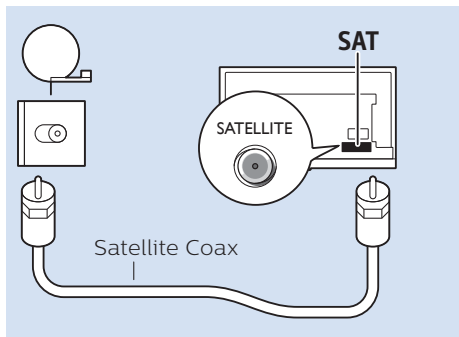

www.philips.com/connectivityguide