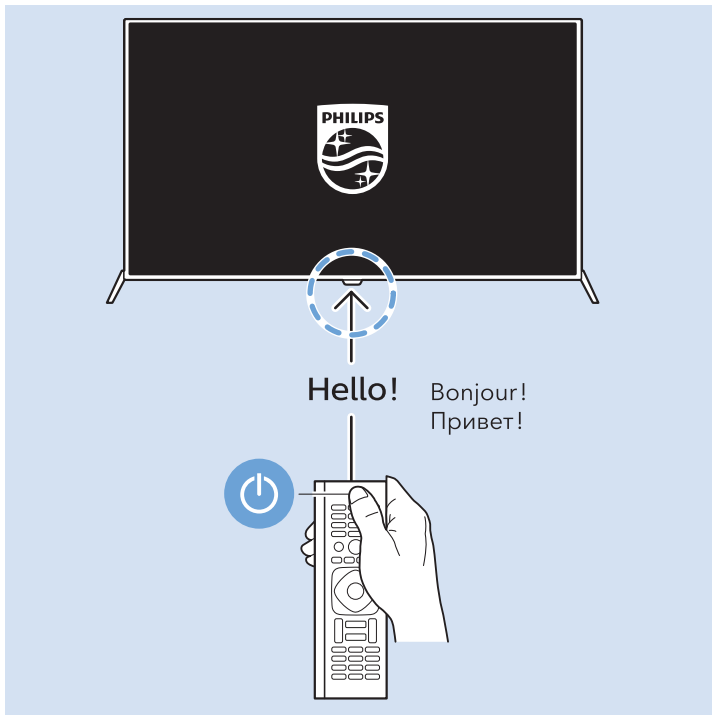

Video Player - CVBS

Video Player - Y/Pb/Pr

VESA 400x400 M6

65"

164cm

Help | Hilfe | Aide
Guida | Ayuda
Помощь | Yardım
Руководство

philips.com/support

6121 Series
User Manual