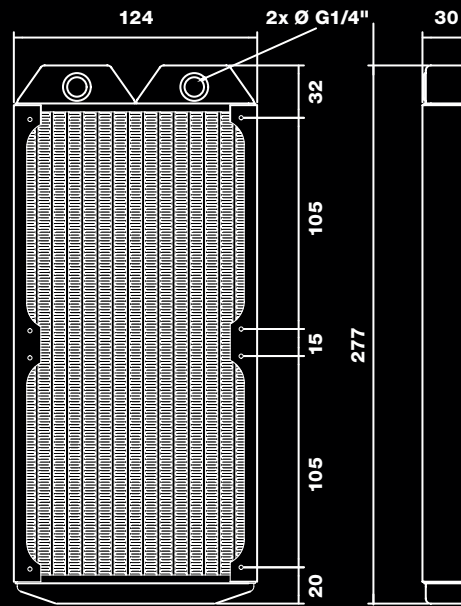

# SILENT LOOP

TECHNICAL DRAWING/mm ▶

be quiet! Silent Loop | 280mm

be quiet! Silent Loop | 240mm

be quiet! Silent Loop | 120mm