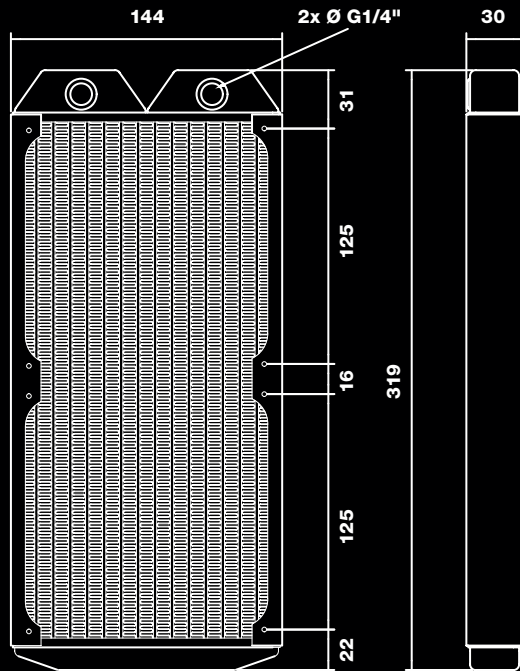

# SILENT LOOP

TECHNICAL DRAWING/mm ▶

be quiet! Silent Loop | 280mm

be quiet! Silent Loop | 240mm

be quiet! Silent Loop | 120mm