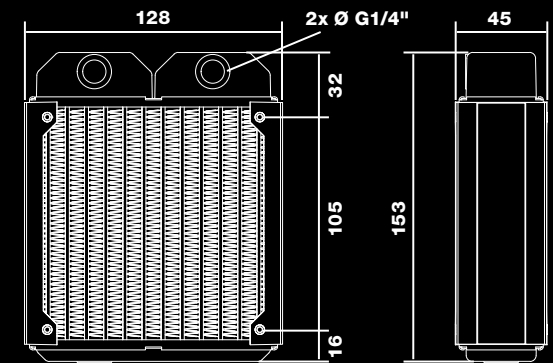

# SILENT LOOP

TECHNICAL DRAWING/mm ▶

be quiet! Silent Loop | 280mm

be quiet! Silent Loop | 240mm

be quiet! Silent Loop | 120mm