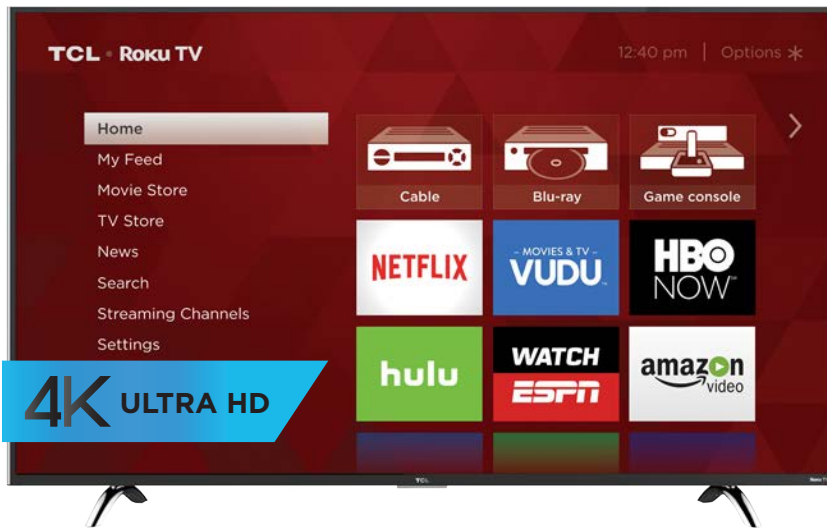

The 4K TCL Roku TV delivers stunning Ultra HD resolution with four times the resolution of Full HD for enhanced clarity and detail, the most streaming channels of any 4K TV, and a premium ultra-slim design. In addition, all of your favorite HD shows, movies, and sporting events are upscaled to near Ultra HD resolution with the 4K Creative Pro upscaling engine.. The personalized home screen allows seamless access to over 300,000 streaming movies and TV episodes, your cable box, blu-ray player, gaming console, and other devices without flipping through inputs or complicated menus.

The 4K Spotlight channel makes it easy to find available 4K content across popular streaming channels. The super simple remote has been enhanced for this premium

model and includes headphones for private listening, voice search to easily find your favorite shows, and a remote finder button on the TV so you will never lose your remote. With an ultra-fast dual-band 802.11ac WiFi connection and Ethernet port, you'll enjoy a seamless streaming experience. Connect all of your devices with the 4 HDMI inputs or cast content from your smartphone or tablet with the free mobile app. With Ultra HD resolution and over 3,000 streaming channels featuring the best selection of music, sports, news, and more, the 4K TCL Roku TV is your easiest way to endless entertainment.

Seamless access to over 300,000 streaming movies & TV episodes.

**Enhanced Remote**

Enhanced Remote with headphones and voice search

**Dual-band WiFi & Ethernet Port**

Fast and easy access to your favorite content.

Picture Quality & Display

Screen Size	43"; 50"; 55"
Diagonal View	43"; 50"; 54.6"
TV Type	LED
Refresh Rate	60Hz
Maximum Resolution	3840 x 2160

Audio Quality

Speaker System	2 Channel
Output Power	8W
Premium Audio	Dolby Digital Plus