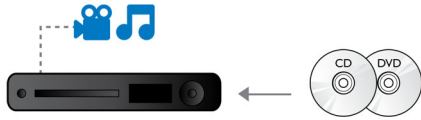

Highlights

Enjoy movies and music