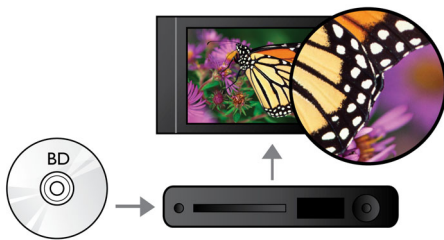

## Blu-ray Disc playback

Blu-ray Discs have the capacity to carry high definition data, along with pictures in the 1920 x 1080 resolution that defines full high definition images. Scenes come to life as details leap at you, movements smoothen and images turn crystal clear. Blu-ray also delivers uncompressed surround sound - so your audio experience becomes unbelievably real. The high storage capacity of Blu-ray Discs also allow a host of interactive possibilities to be built in. Seamless navigation during playback and other exciting features like pop-up menus bring a whole new dimension to home entertainment.