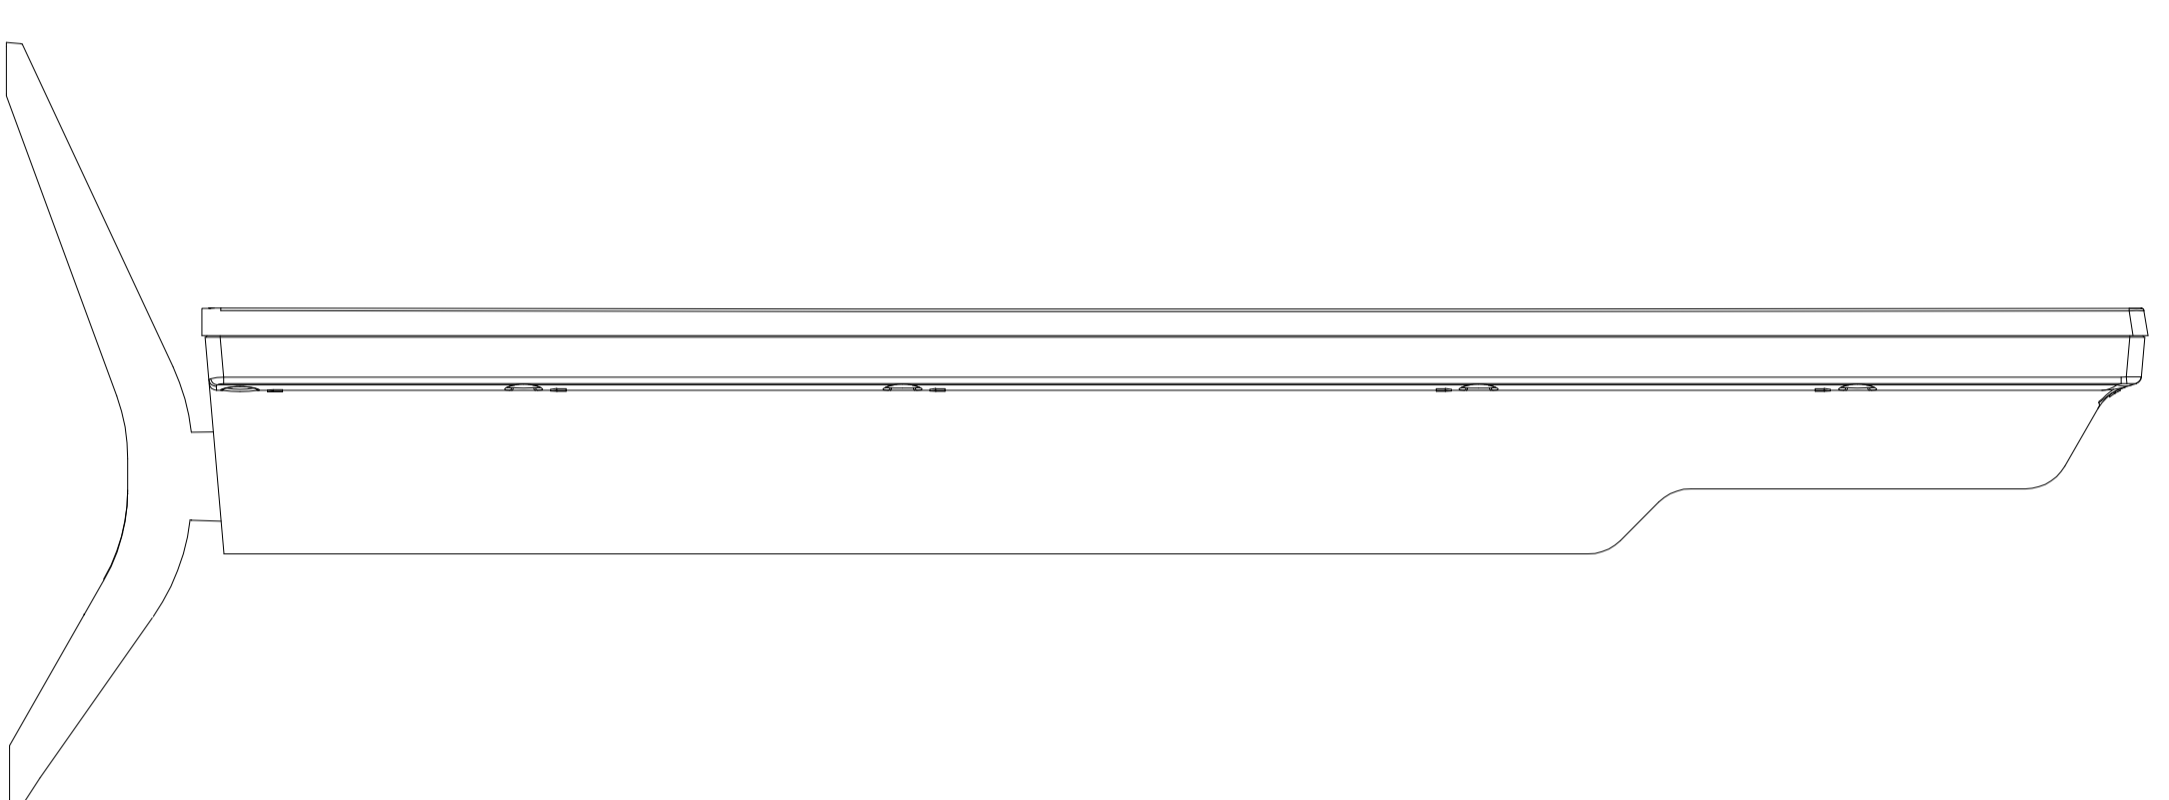

TFT 55296 DLED BMS

BC55261 STD 40308

TV DIMENSIONS (mm--kg)

MODEL	WIDTH mm	DEPTH mm	HEIGHT mm	WEIGHT kg
55296 DLED BMS	1248	263	784	
PRODUCT W/ FOOT	1248	61 ^{min.} 86 ^{max.}	734	
PRODUCT WO/ FOOT	1248			
PRODUCT BOX	1369	165	874	

REFERENCE PRODUCT IMAGE

AGIRLIK ÖLÇÜLERİ ±%5 TOLERANSLIDIR.