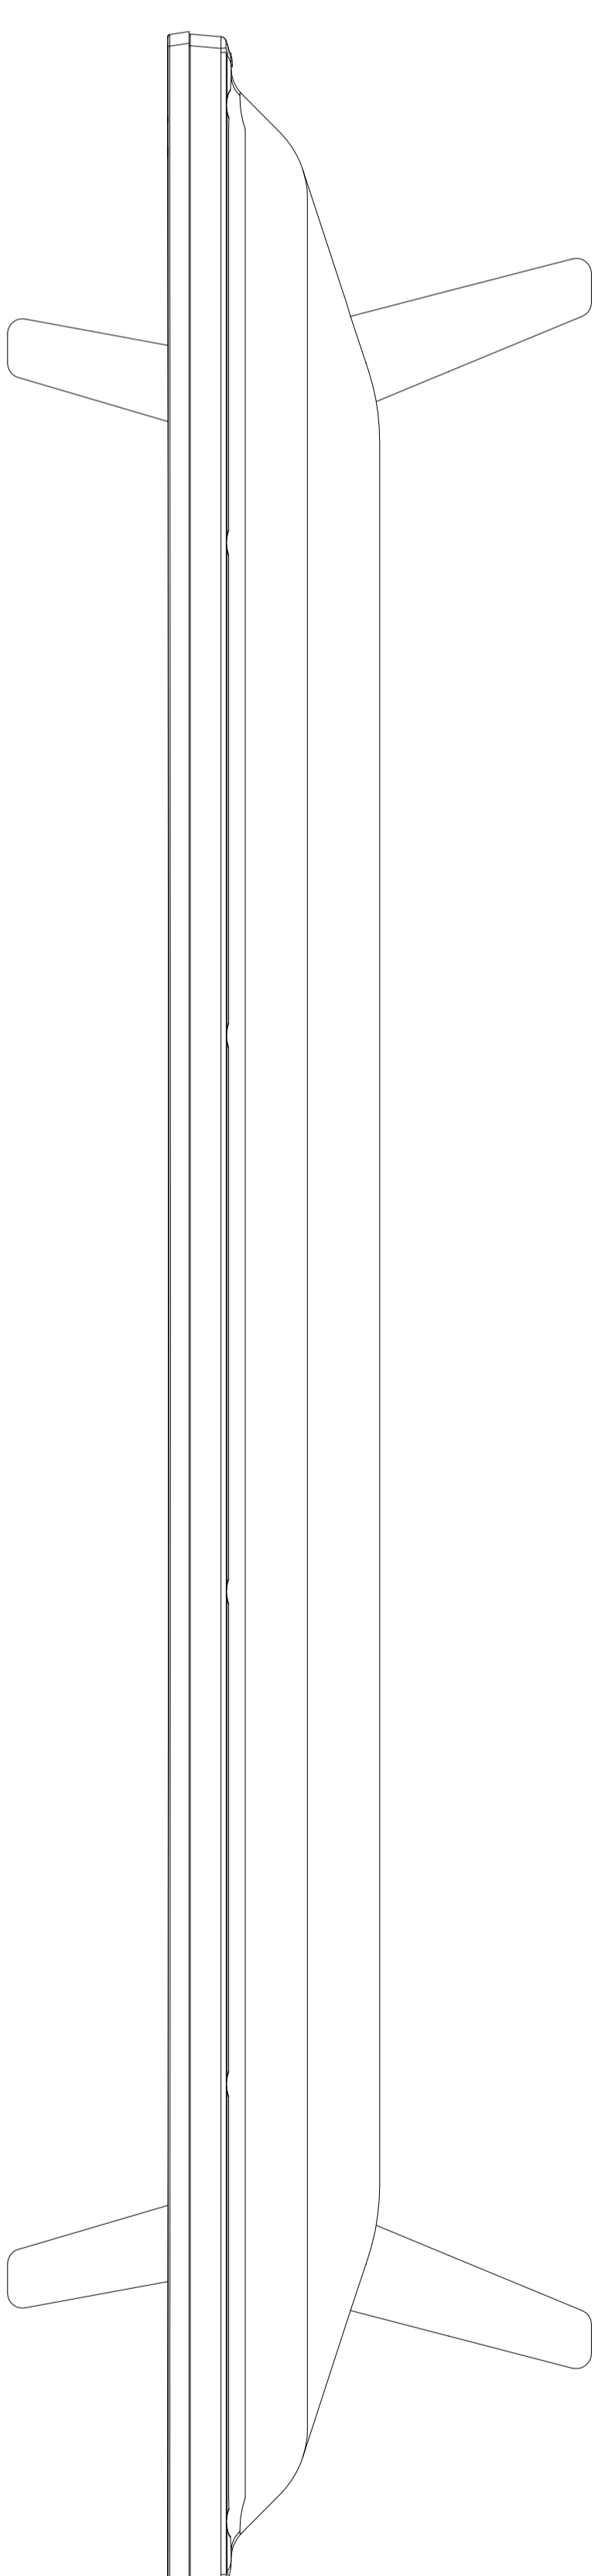

TFT 55296 DLED BMS

BC55261 STD 40308

TV DIMENSIONS (mm--kg)

MODEL	WIDTH mm	DEPTH mm	HEIGHT mm	WEIGHT kg
55296 DLED BMS	1248	263	784	
PRODUCT W/ FOOT	1248	61 ^{min.} 86 ^{max.}	734	
PRODUCT WO/ FOOT	1248			
PRODUCT BOX	1369	165	874	

REFERENCE PRODUCT IMAGE

AGIRLIK ÖLÇÜLERİ ±%5 TOLERANSLIDIR.