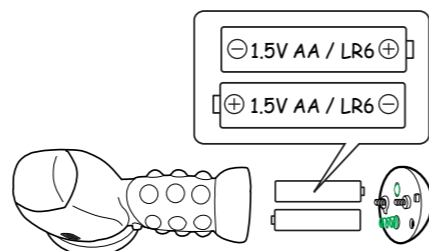

1. Using a Phillips screwdriver (not included) remove the screw and battery compartment cover from bottom of the Hammer handle. (Fig. 1)
2. Install two (2) AA alkaline batteries making sure the (+) and (-) ends face the proper direction as indicated inside the battery compartment. (Fig. 2)
3. Replace the compartment cover and tighten the screw.
4. Move the ON/OFF switch to "ON" then tap or shake the hammer to activate sounds.

Fig.1

Loose

Fig.2

FCC COMPLIANCE

NOTE: This equipment has been tested and found to comply with the limits for a Class B digital device, pursuant to Part 15 of the FCC Rules. These limits are designed to provide reasonable protection against harmful interference in a residential installation. This equipment generates, uses and can radiate radio frequency energy and, if not installed and used in accordance with the instructions, may cause harmful interference to radio communications. However, there is no guarantee that interference will not occur in a particular installation. If this equipment does cause harmful interference to radio or television reception, which can be determined by turning the equipment off and on, the user is encouraged to try to correct the interference by one or more of the following measures:

- Reorient or relocate the receiving antenna.
- Increase the separation between the equipment and receiver.
- Connect the equipment into an outlet on a circuit different from that to which the receiver is connected.
- Consult the dealer or an experienced radio/TV technician for help.