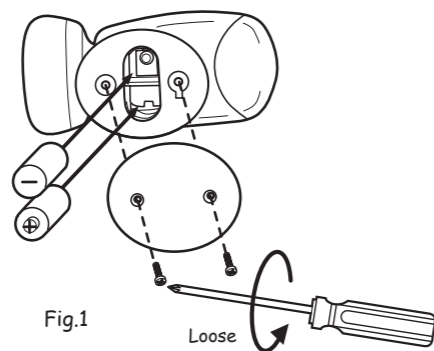

1. Using a Phillips screwdriver (not included) remove the screw and battery compartment cover from bottom of the Hammer handle. (Fig. 1)
2. Install two (2) AA alkaline batteries making sure the (+) and (-) ends face the proper direction as indicated inside the battery compartment. (Fig. 2)
3. Replace the compartment cover and tighten the screw.
4. Move the ON/OFF switch to "ON" then tap or shake the hammer to activate sounds.