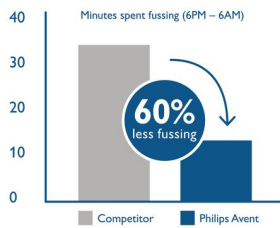

Less fussing

Philips Avent anti-colic bottle reduces fussing. Babies fed with Philips Avent anti-colic bottles experienced 60% less fussing at night, than babies fed with a leading competitor's vented bottle. *