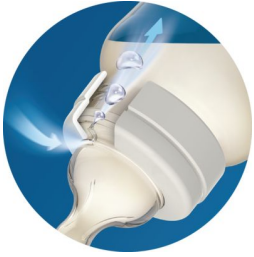

Clinically proven to reduce colic and discomfort*

- Anti-colic system proven to reduce colic*
- 60% less fussing at night*
- Ribbed texture prevents collapse for uninterrupted feeding
- Nipple shape designed for secure latch

Easy to use, clean and assemble

- Leak-free design
- Easy to assemble with only fewer parts
- Easy to clean bottles especially with curved brush head

Other benefits

- Compatible range from breastfeeding to cup
- One piece, silicone Soothie pacifier helps calm babies
- This bottle is BPA free
- Full compatibility with Classic+ bottle range
- Different nipple flow rates available

Highlights

Less colic

Our clinically proven Airflex venting system is designed to reduce gas and colic. As your baby feeds, the valve integrated into the nipple flexes to allow air into the bottle to prevent vacuum build up and vents it towards the back of the bottle. It keeps air in the bottle and away from baby's tummy to help reduce gas, spit-up and burping.

Secure latch

Nipple shape designed for secure latch

Easy to assemble

Our Anti-colic bottle has fewer parts for quick and simple assembly.

Growing up with your baby

Mix and match our breast pump, bottle and cup parts, and create the product that works for you, when you need it!