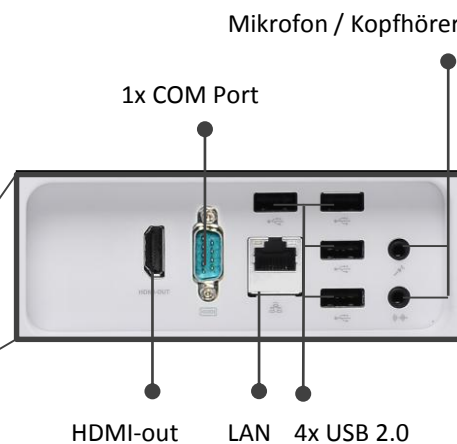

Windows 10. Für Weltveränderer.

Pro 20ET 4BW

9S6-AA8B12-055

All-in-One PC mit maximaler Flexibilität

Der All-in-One PC MSI Pro 20ET 4BW mit 19,5"-Touch-Bildschirm eröffnet vielfältige Anwendungsszenarien im privaten und kommerziellen Einsatz. Zu Hause ist der Pro 20ET platzsparende Komplettlösung für alle gängigen PC-Aufgaben wie Büroarbeit, Internet, E-Mail, Videotelefonie sowie TV, Musik, Film- und Bildwiedergabe. Im Business-Einsatz präsentiert er sich als stromsparender und eleganter Unternehmenspartner im Büro, am POS, im Schaufenster oder als Terminal in der Produktionshalle.

Selling Points

- All-in-One Touch PC – PC und Monitor in einem Gerät
- Windows 10 Home
- Energiesparender und schneller Intel® Celeron® Quad-Core Prozessor
- Reflexionsarmer 19,5" Bildschirm mit LED-Backlight
- Augenschonende Anti-Flicker Technik (TÜV geprüft)
- Multi-Touch-Steuerung
- COM-Anschluss für Barcode-Scanner, Kreditkartenleser, Drucker oder Kassengeräte
- HDMI-Ausgang für zweiten Monitor
- Einfaches Aufrüsten des Speicher über rückseitige Service-Klappe
- Für Wandhalterungen nach VESA-Standard geeignet
- Inklusive Tastatur und Maus

Anschlüsse