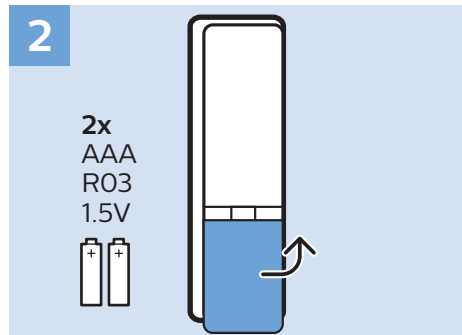

Video Player - CVBS

Video Player - Y/Pb/Pr

VESA (x, y)
43" 200x200 M6
55" 400x200 M6

43"

108cm

55"

139cm

Hello! Bonjour!
Привет!