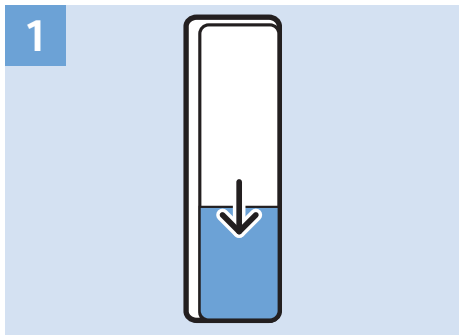

Video Player - CVBS

Video Player - Y/Pb/Pr

VESA (x, y)
43" 200x200 M6
55" 400x200 M6

43"

108cm

55"

139cm

Hello! Bonjour!
Привет!