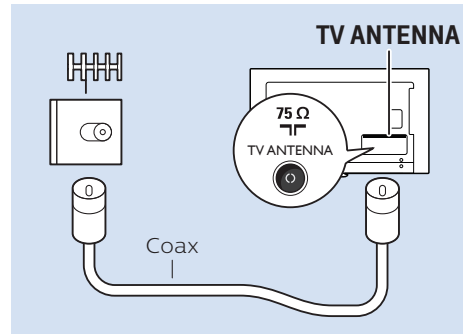

www.philips.com/connectivityguide