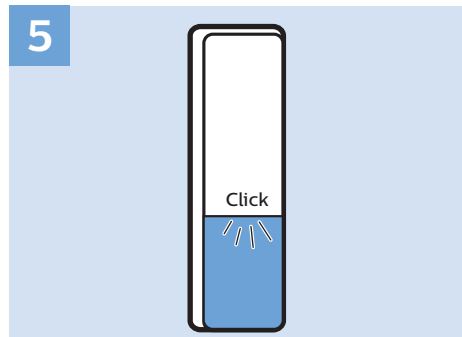

Video Player - CVBS

Video Player - Y/Pb/Pr

VESA (x, y)
43" 200x200 M6
55" 400x200 M6

43"

108cm

55"

139cm

Hello! Bonjour!
Привет!