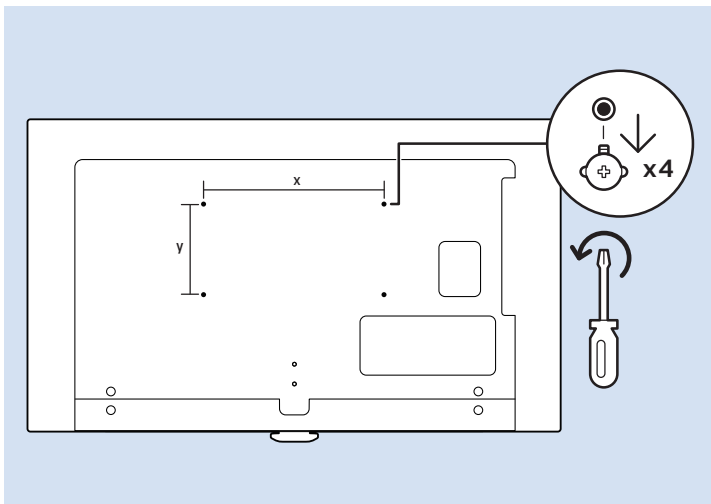

Video Player - CVBS

Video Player - Y/Pb/Pr

VESA (x, y)
43" 200x200 M6
55" 400x200 M6

43"

108cm

55"

139cm

Hello! Bonjour!
Привет!