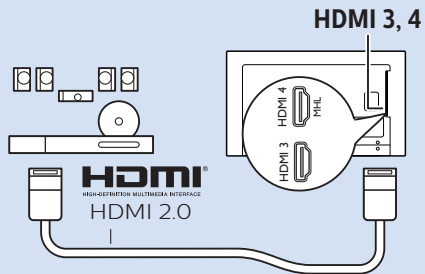

Set top box/Multimedia Player

Set top box/Multimedia Player

Home Theatre System - Audio

MHL

Photo Camera

USB Hard Drive

Headphones

DVD Player