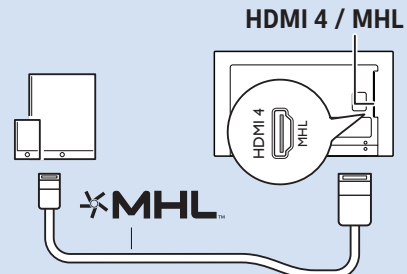

Set top box/Multimedia Player

Set top box/Multimedia Player

Home Theatre System - Audio

MHL

Photo Camera

USB Hard Drive

Headphones

DVD Player