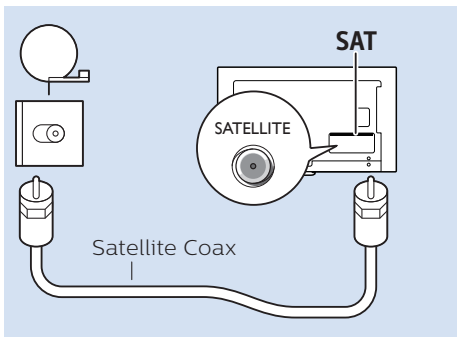

www.philips.com/connectivityguide