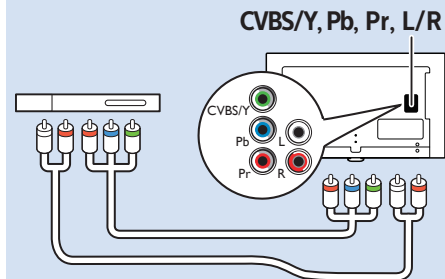

Video Player - Y/Pb/Pr