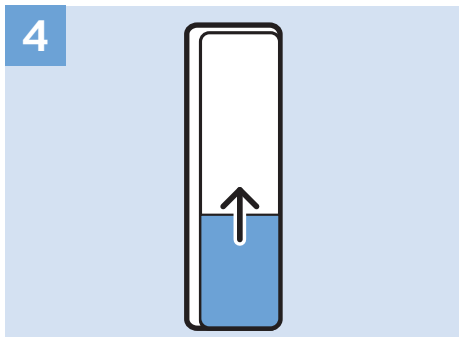

Video Player - CVBS

Video Player - Y/Pb/Pr

VESA (x, y)
43" 200x200 M6
55" 400x200 M6

43"

108cm

55"

139cm

Hello! Bonjour!
Привет!