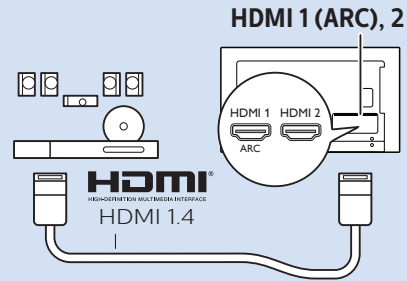

Set top box/Multimedia Player

Set top box/Multimedia Player

Home Theatre System - Audio

MHL

Photo Camera

USB Hard Drive

Headphones

DVD Player