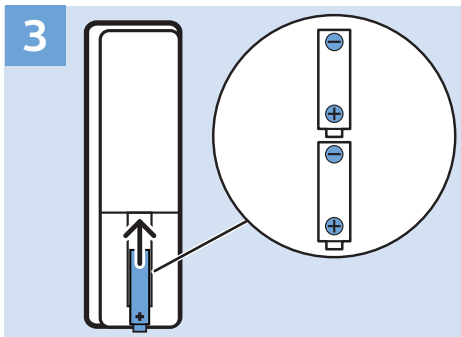

Video Player - CVBS

Video Player - Y/Pb/Pr

VESA (x, y)
43" 200x200 M6
55" 400x200 M6

43"

108cm

55"

139cm

Hello! Bonjour!
Привет!