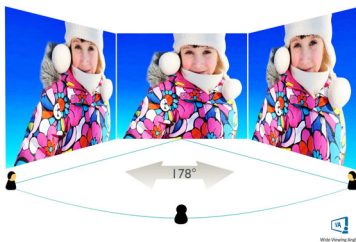

VA display

Philips VA LED display uses an advanced multi-domain vertical alignment technology which gives you super-high static contrast ratios for extra vivid and bright images. While standard office applications are handled with ease, it is

especially suitable for photos, web-browsing, movies, gaming, and demanding graphical applications. It's optimized pixel management technology gives you 178/178 degree extra wide viewing angle, resulting in crisp images.