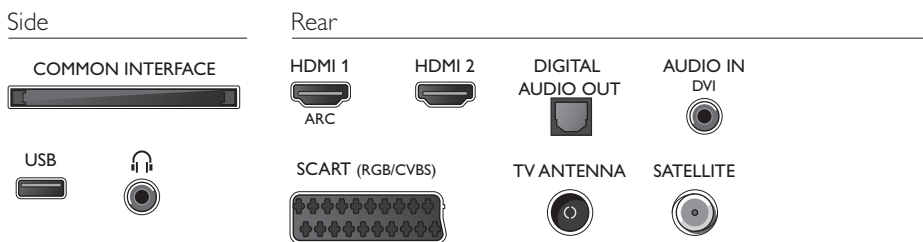

Accessories

- Included accessories: Remote Control, 2 x AAA Batteries, Table top stand, Power cord, Quick start guide, Legal and safety brochure, Warranty Leaflet

Connections

Issue date 2016-07-06

Version: 3.2.1