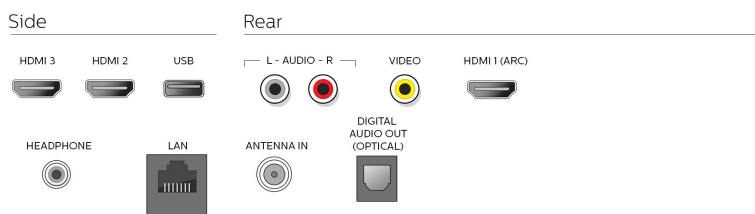

Tuner/Reception/Transmission

- Aerial Input: 75 ohm F-type
- TV system: ATSC, NTSC
- Video Playback: NTSC
- Tuner bands: UHF, VHF

Connectivity

- AV 1: Shared audio L/R in, AV In
- Audio Output - Digital: Optical (TOSLINK)
- Other connections: Ethernet, Headphone out, Wireless LAN 802.11ac MIMO
- USB: USB
- HDMI 1: Shared audio L/R in, HDMI (Audio Return Channel)
- HDMI 2: HDMI, Shared audio L/R in
- HDMI 3: HDMI, Shared audio L/R in
- EasyLink (HDMI-CEC): One touch play, Power status, System info (menu language), Remote control pass-through, System audio control, System standby

Power

- Ambient temperature: 5°C to 40°C (41°F to 104°F)
- Mains power: 120V/60Hz

- Power consumption: 125 W
- Standby power consumption: < 0.5W

Dimensions

- Set dimensions in inch (W x H x D): 45.0 x 27.1 x 4.3 inch
- Product weight (lb): 25.58 lb
- Set dimensions with stand in inch (W x H x D): 45.0 x 29.1 x 8.7 inch
- Product weight (+stand) (lb): 26.02 lb
- Box dimensions in inch (W x H x D): 51.6 x 30.4 x 7.0 inch
- Weight incl. Packaging (lb): 35.28
- VESA wall mount compatible: 400 x 300 mm

Accessories

- Included accessories: Table top stand, Quick start guide, User Manual, Remote Control, Batteries for remote control, Screws
- Power cord: 59.05 inch

Network Services

- NetTV Apps: Netflix, Pandora, Vudu, YouTube, Hotlist, Samba, Xumo
- Network Features: Home Network, Wireless Screencasting

Connections

Issue date 2016-12-20

Version: 1.1.1

12 NC: 8670 001 39965
UPC: 6 09585 25007 9

© 2016 Koninklijke Philips N.V.
All Rights reserved.

Specifications are subject to change without notice.
Trademarks are the property of Koninklijke Philips N.V.
or their respective owners.

www.philips.com