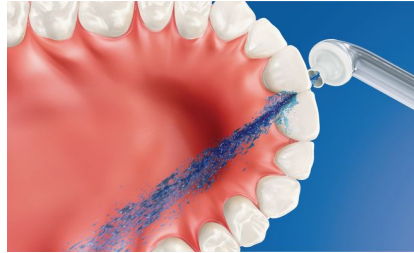

For those who don't floss consistently, AirFloss Ultra nozzle is the easiest way to effectively clean between teeth.

Improves oral health

- Clinically proven as effective as floss for gum health**
- Up to 99.9% plaque removal***
- Helps prevent cavities between teeth

Superior technology

- Air and micro-droplet technology
- High performance nozzle
- Triple burst customizable settings

The easiest way to effectively clean between teeth

- An easy way to start a healthy habit

Highlights

Better gum health

Philips Sonicare AirFloss Pro nozzle is clinically proven to improve gum health as much as floss.** Helps improve gum health in as little as two weeks.**

Micro-droplet technology

Our clinically-proven results are possible from our unique technology that combines air and mouthwash or water to powerfully yet gently clean between teeth and along the gumline.

Triple burst customization