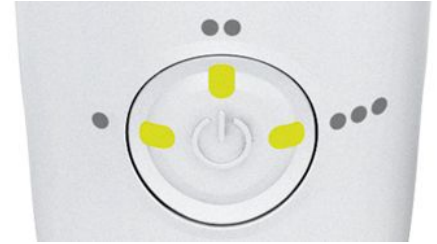

Highlights

Better gum health

Philips Sonicare AirFloss Pro nozzle is clinically proven to improve gum health as much as floss.** Helps improve gum health in as little as two weeks.**

Micro-droplet technology

Our clinically-proven results are possible from our unique technology that combines air and mouthwash or water to powerfully yet gently clean between teeth and along the gumline.

Triple burst customization