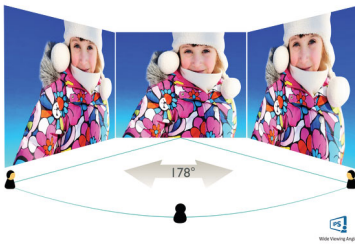

LCD display
E Line 32 (viewable 31.5"/80 cm), 1920 x 1080 (Full HD)

Highlights

IPS technology

IPS displays use an advanced technology that gives you extra-wide viewing angles of 178/178 degrees, making it possible to view the display from almost any angle. Unlike standard TN panels, IPS displays give you remarkably crisp images with vivid colours, making them ideal not only for Photos, movies and web browsing, but also for professional applications that demand colour accuracy and consistent brightness at all times.