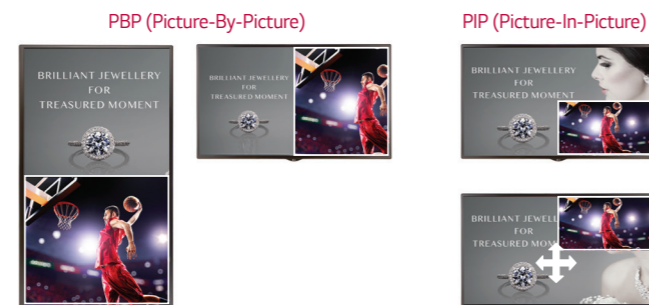

PBP (Picture-By-Picture) / PIP (Picture-In-Picture)

PBP (Picture-By-Picture) and PIP (Picture-In-Picture) features enable you to compose various layouts for several digital devices.