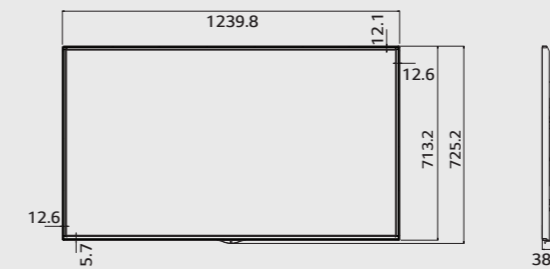

Ultra HD UH5C Series 65", 55", 49"

Screen Sizes
65", 55", 49"

UH5C Series

- Brightness : 500 cd/m²
- Bezel : 11.9 mm (T), 12.4 mm (L/R), 15.5 mm (B) (49")
- Depth : 38.6 mm
- Interface : HDMI / DVI / DP / RGB / RJ45 / IR / RS232C / SD Card / USB

Dimensions (unit : mm)

65"

1458.6 x 848.9 x 40.1 /
26.0 Kg

55"

1239.8 x 725.2 x 38.6 /
16.6 kg

49"

1103.2 x 648 x 38.6 /
13.3 kg