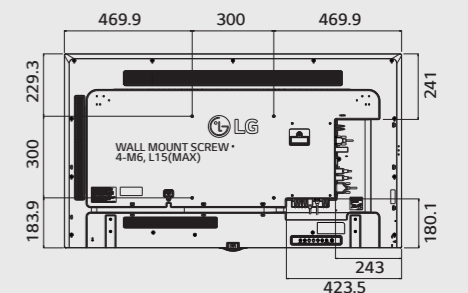

Ultra HD UH5C Series 65", 55", 49"

Screen Sizes
65", 55", 49"

UH5C Series

- Brightness : 500 cd/m²
- Bezel : 11.9 mm (T), 12.4 mm (L/R), 15.5 mm (B) (49")
- Depth : 38.6 mm
- Interface : HDMI / DVI / DP / RGB / RJ45 / IR / RS232C / SD Card / USB

Dimensions (unit : mm)

65"

1458.6 x 848.9 x 40.1 /
26.0 Kg

55"

1239.8 x 725.2 x 38.6 /
16.6 kg

49"

1103.2 x 648 x 38.6 /
13.3 kg