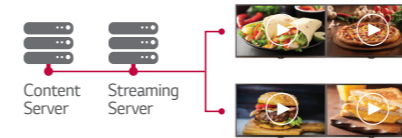

Support Network Protocol

IP Streaming Protocol

Various types of IP video streaming protocol are supported, such as RTSP/RTP, MMS, HLS and MPEG-2 TS*.

* RTSP (Real-Time Streaming Protocol),
RTP (Real-time Transport Protocol),
MMS (Microsoft Media Server), HLS (http live streaming)