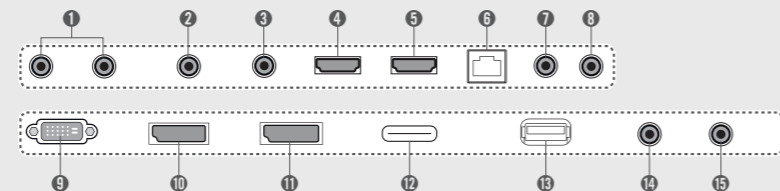

Connectivity

65UH5C / 55UH5C / 49UH5C

- 1 SPEAKER OUT
- 2 IR & LIGHT SENSOR
- 3 PIXEL SENSOR
- 4 HDMI 1
- 5 HDMI 2
- 6 LAN
- 7 AUDIO IN
- 8 AUDIO OUT
- 9 DVI-D IN
- 10 DP IN
- 11 DP OUT
- 12 SD Card
- 13 USB 3.0
- 14 RS-232C IN
- 15 RS-232C OUT