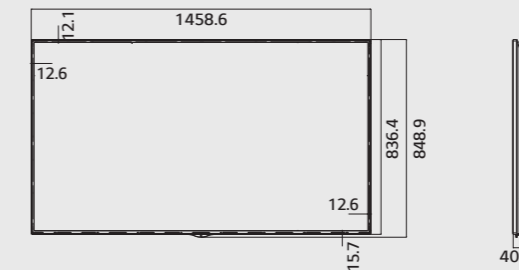

Ultra HD UH5C Series 65", 55", 49"

Screen Sizes
65", 55", 49"

UH5C Series

- Brightness : 500 cd/m²
- Bezel : 11.9 mm (T), 12.4 mm (L/R), 15.5 mm (B) (49")
- Depth : 38.6 mm
- Interface : HDMI / DVI / DP / RGB / RJ45 / IR / RS232C / SD Card / USB

Dimensions (unit : mm)

65"

1458.6 x 848.9 x 40.1 /
26.0 Kg

55"

1239.8 x 725.2 x 38.6 /
16.6 kg

49"

1103.2 x 648 x 38.6 /
13.3 kg