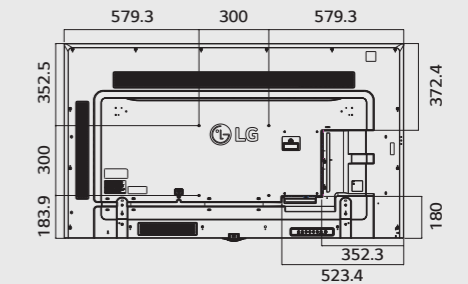

Ultra HD UH5C Series 65", 55", 49"

Screen Sizes
65", 55", 49"

UH5C Series

- Brightness : 500 cd/m²
- Bezel : 11.9 mm (T), 12.4 mm (L/R), 15.5 mm (B) (49")
- Depth : 38.6 mm
- Interface : HDMI / DVI / DP / RGB / RJ45 / IR / RS232C / SD Card / USB

Dimensions (unit : mm)

65"

1458.6 x 848.9 x 40.1 /
26.0 Kg

55"

1239.8 x 725.2 x 38.6 /
16.6 kg

49"

1103.2 x 648 x 38.6 /
13.3 kg