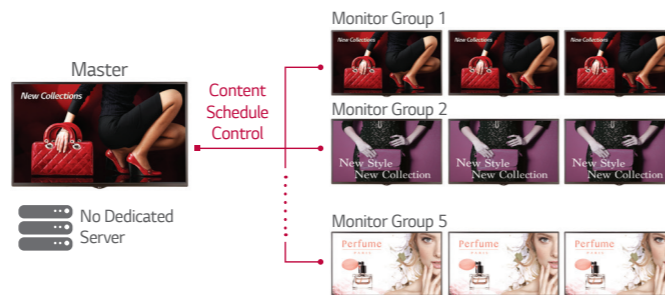

Group Manager

Content can be created, distributed and controlled by a signage without a dedicated PC or server.

PBP (Picture-By-Picture) / PIP (Picture-In-Picture)

PBP (Picture-By-Picture) and PIP (Picture-In-Picture) features enable you to compose various layouts for several digital devices.