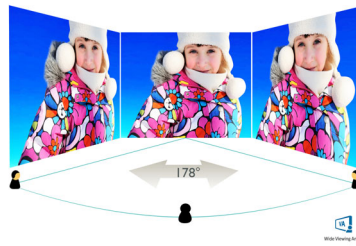

VA display

Philips VA LED display uses an advanced multi-domain vertical alignment technology which gives you super-high static contrast ratios for extra vivid and bright images. While standard office applications are handled with ease, it is especially suitable for photos, web-browsing, movies, gaming, and demanding graphical applications. It's optimized pixel management technology gives you 178/178 degree extra wide viewing angle, resulting in crisp images.