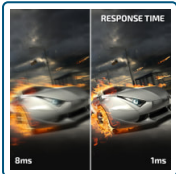

1ms Response Time

A pixel response time of 1ms GTG means speed without the smear for an enhanced experience. Fast-moving action and dramatic transitions will be rendered smoothly without the effects of ghosting.