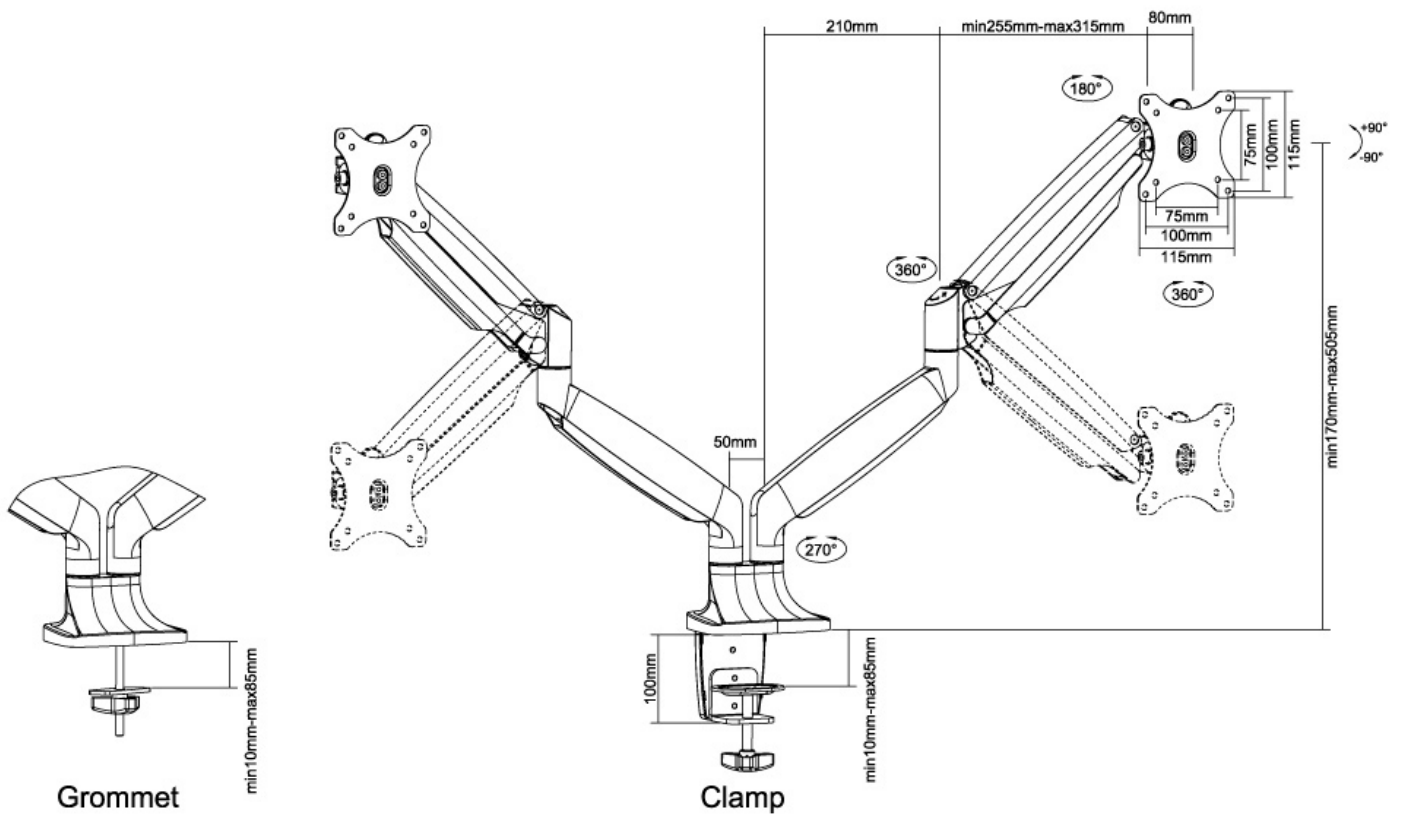

NM-D750DWHITE

NEOMOUNTS MONITOR ARM DESK MOUNT

Neomounts