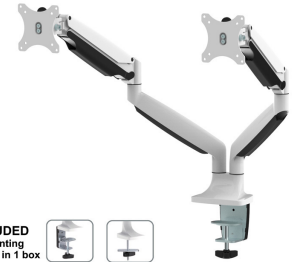

INCLUDED
2 Mounting
solutions in 1 box

Clamp Grommet

Neomounts

INCLUDED
2 Mounting
solutions in 1 box

Clamp Grommet

Neomounts

Neomounts Full Motion Dual Monitor Arm Desk Mount (clamp & grommet) for two 10-32" Monitor Screens, Height Adjustable (gas spring) - White

The Neomounts desk mount, model NM-D750DWHITE is a tilt-, swivel and rotatable desk mount for 2 flat screens up to 32". This mount is a great choice for space saving placement on desks using a desk clamp or grommet mount.

Neomounts' unique tilt (180°), rotate (180°) and swivel (180°) technology allows the mount to change to any viewing angle to fully benefit from the capabilities of the flat screen. The mount is easily individually height adjustable from 17 to 51 centimetres using a gas spring. Depth adjustable from 0 to 61 centimetres. A unique cable management conceals and routes cables from mount to flat screen. Hide your cables to keep the workplace nice and tidy.

Neomounts NM-D750DWHITE has three pivot points and is suitable for screens up to 32" (82 cm). The weight capacity of this product is 9 kg each screen. The desk mount is suitable for screens that meet VESA hole pattern 75x75 or 100x100mm. Different hole patterns can be covered using Neomounts VESA adapter plates.