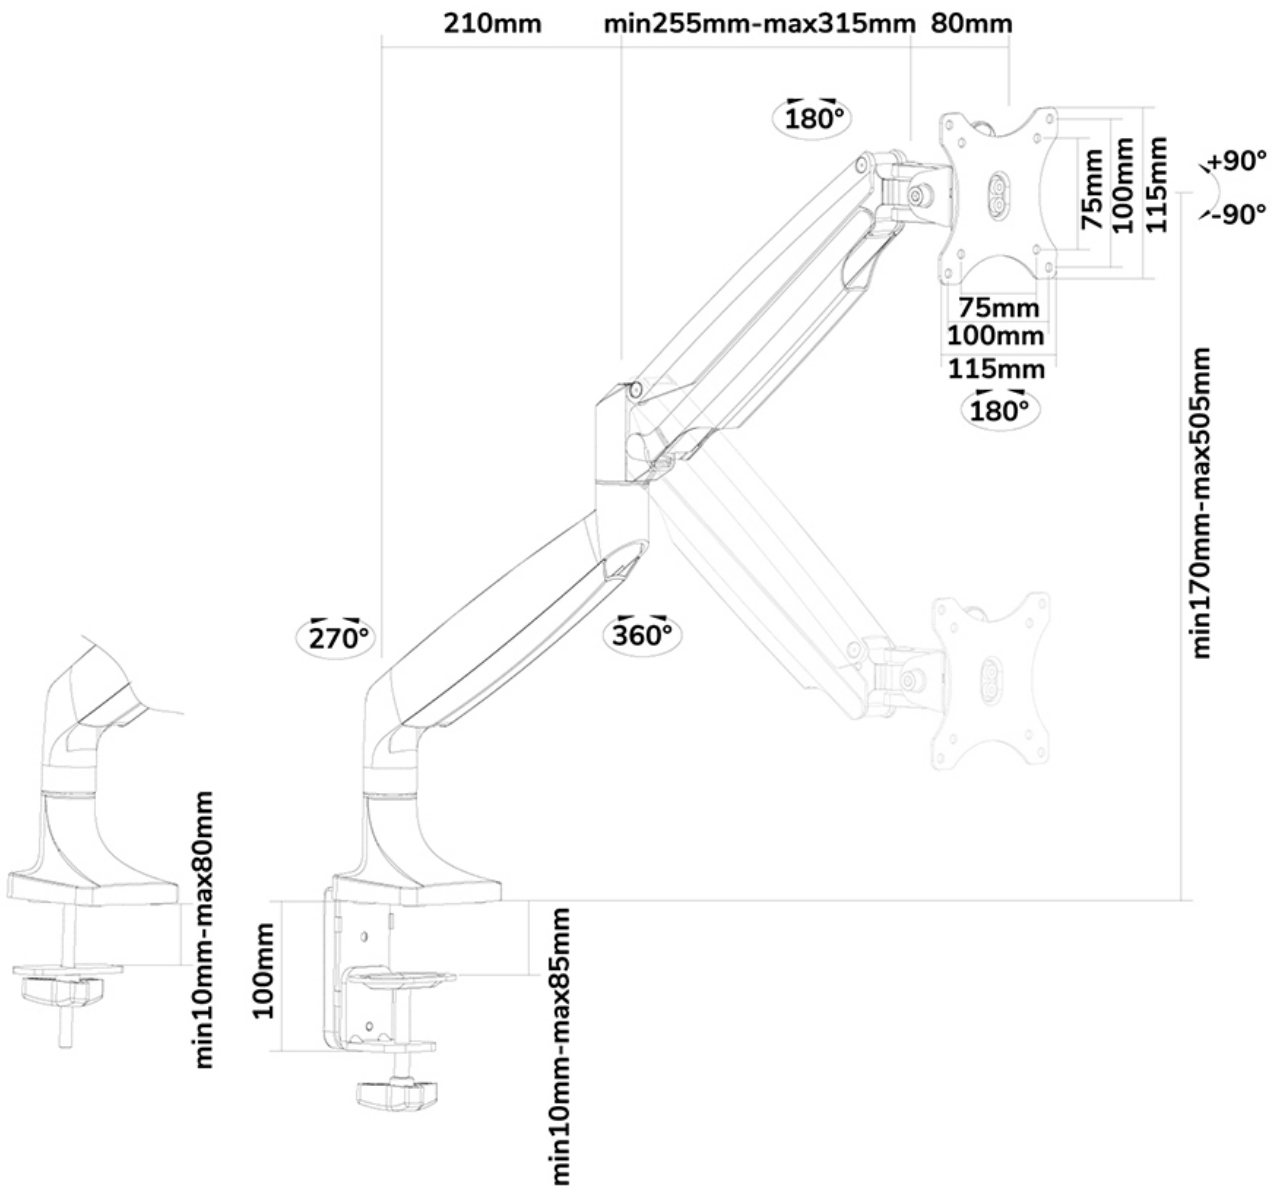

NM-D750WHITE

NEOMOUNTS MONITOR ARM DESK MOUNT

Neomounts