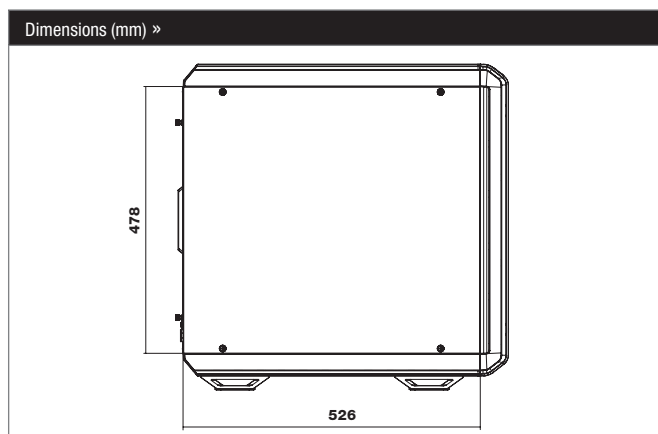

### The fully windowed side panel for all Dark Base 900 PC cases

The elegant and fully-windowed side panel fits all Dark Base 900 PC cases and gives you a perfect view of the top-end components inside your PC case. The top and bottom of the large side panel window are painted black to hide screw holes underneath, enabling an unhindered view inside the case. The window is made of 4mm tinted and tempered glass, and is decoupled from the case with rubber elements to inhibit the transfer of vibrations.

Technical Data »	
Article No.	BGA02
EAN code	4260052185216
Overall dimensions (L x W x H in mm)	478 x 526 x 4
Compatibility with be quiet! cases	Dark Base 900, Dark Base Pro 900, Dark Base Pro 900 rev. 2
Material	4mm tinted and tempered glass