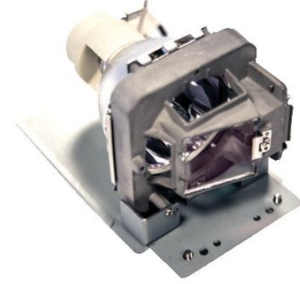

MPN: ML12644

Projector Lamp for Promethean 4000 hours, 240 Watts fit for Promethean Projector PRM45

CoreParts offer a wide range of good Quality Projector Lamps for competitive prices, all manufactured by high quality, certified and trusted suppliers.

- High Quality
- Tested and certified
- Matching Performance
- Reliable with 12 months Warranty

Specifications

Features	Brand compatibility	Promethean
	Bulb power	240 W
	Compatibility	PRM45
	Service life of lamp	4000 h
Technical details	Quantity per pack	1 pc(s)
Vendor information	Brand Name	CoreParts
	Warranty	1 Year(s)
Weight & dimensions	Package type	Box