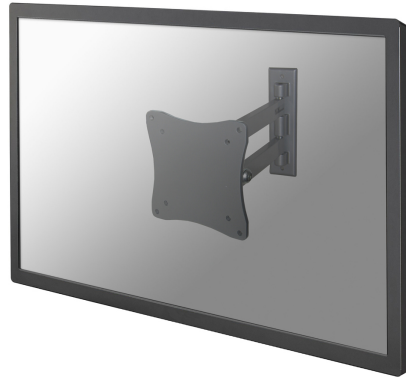

FPMA-W820

Neomounts by Newstar TV/Monitor Wall
Mount (2 pivots & tiltable) for 10"-27"
Screen - Silver

NEOMOUNTS BY NEWSTAR TV WALL MOUNT

SPECIFICATIONS

Color	Silver
Distance to wall	5 - 25 cm
Height adjustment	None
Max. screen size	27
Max. weight	15
Min. screen size	10
Min. weight	0
Screens	1
Swivel (degrees)	180°
Tilt (degrees)	90°
Type	Full motion Tilt Swivel
VESA maximum	100x100 mm
VESA minimum	75x75 mm
VESA pattern	100x100 75x75
Warranty	5 year
EAN code	8717371441241

The Neomounts by Newstar wall mount, model FPMA-W820 is a tilt- and swivel wall mount for flat screens up to 27" (69 cm). This mount is a great choice when you want the ultimate viewing flexibility with your flat screen. Effortless pull the display out from the wall, position it in almost any direction, turn it around corners and then smoothly return it to the wall when finished.

Neomounts by Newstars? tilt (90°) and swivel (180°) technology allows the mount to change to any viewing angle to fully benefit from the capabilities of the flat screen. The mount is easily depth adjustable from 5 to 25 centimetres.

Neomounts by Newstar FPMA-W820 has two pivot points and is suitable for screens up to 27" (69 cm). The weight capacity of this product is 15 kg each screen. The wall mount is suitable for screens that meet VESA hole pattern 75x75 and 100x100mm. Different hole patterns can be covered using Neomounts by Newstar VESA adapter plates.