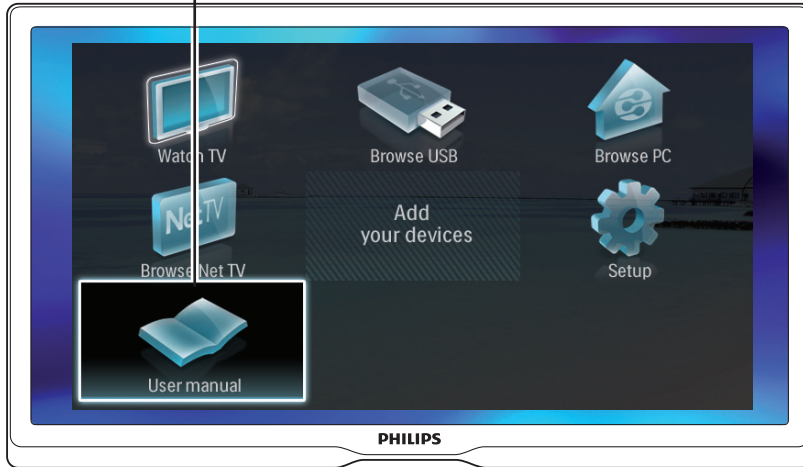

# Quick Start

**PHILIPS**

1

2

3

5 - 20min.

[www.philips.com/support](http://www.philips.com/support)

1