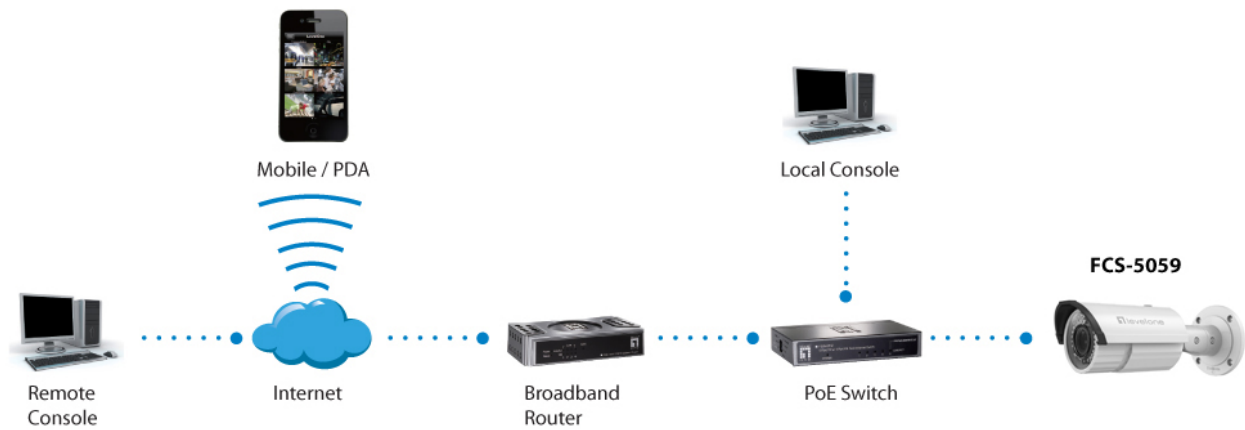

Weather proof IP66-rated housing,RoHS

Others:

ONVIF (PROFILE S, PROFILE G), PSIA, CGI, ISAPI

Manufactured in ISO-9001 and ISO-14001 certified factory

Others

Browser supportati:

Internet Explorer 9.0 or above

Diagramma

Order Information

FCS-5059

Package Contents

FCS-5059

CD - Manuale Utente / Utility

Kit Viti

Accessori