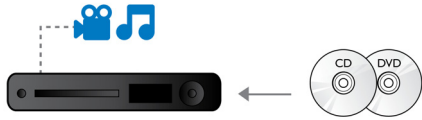

Versatile positioning

- Can be placed on a tabletop or mounted on a wall
- Vertical Positioning for aesthetic, space-saving players

See more

- Blu-ray Disc playback for sharp images in full HD 1080p
- DivX Plus HD Certified for high definition DivX playback
- DVD video upscaling to 1080p via HDMI for near-HD images
- Full HD 1080p for razor sharp images

PHILIPS

Highlights

Enjoy movies and music

Enjoy all your movies and music from CD and DVD

Blu-ray Disc playback

Blu-ray Discs have the capacity to carry high definition data, along with pictures in the 1920 x 1080 resolution that defines full high definition images. Scenes come to life as details leap at you, movements smoothen and images turn crystal clear. Blu-ray also delivers uncompressed surround sound - so your audio experience becomes unbelievably real. The high storage capacity of Blu-ray Discs also allow a host of interactive possibilities to be built in. Seamless navigation during playback and other exciting features like pop-up menus bring a whole new dimension to home entertainment.