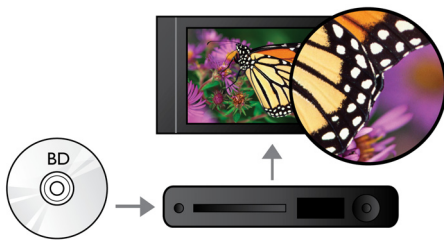

Versatile positioning

- Can be placed on a tabletop or mounted on a wall
- Vertical Positioning for aesthetic, space-saving players

See more

- Blu-ray Disc playback for sharp images in full HD 1080p
- DivX Plus HD Certified for high definition DivX playback
- DVD video upscaling to 1080p via HDMI for near-HD images
- Full HD 1080p for razor sharp images

PHILIPS

Highlights

Enjoy movies and music

Enjoy all your movies and music from CD and DVD

Blu-ray Disc playback

Blu-ray Discs have the capacity to carry high definition data, along with pictures in the 1920 x 1080 resolution that defines full high definition images. Scenes come to life as details leap at you, movements smoothen and images turn crystal clear. Blu-ray also delivers uncompressed surround sound - so your audio experience becomes unbelievably real. The high storage capacity of Blu-ray Discs also allow a host of interactive possibilities to be built in. Seamless navigation during playback and other exciting features like pop-up menus bring a whole new dimension to home entertainment.

DivX Plus HD Certified

DivX Plus HD on your Blu-ray player and/or DVD player offers the latest in DivX technology to let you enjoy HD videos and

movies from the Internet direct to your Philips HDTV or PC. DivX Plus HD supports the playback of DivX Plus content (H.264 HD video with high-quality AAC audio in an MKV file container) while also supporting previous versions of DivX video up to 1080p. DivX Plus HD for true HD digital video.