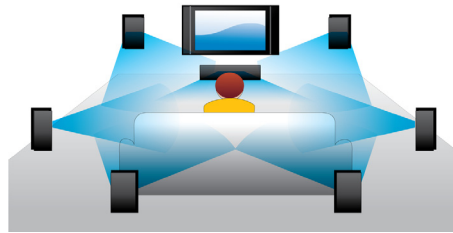

Dolby TrueHD

Dolby TrueHD deliver the finest sound from your Blu-ray Discs. Audio reproduced is virtually indistinguishable from the studio master, so you hear what the creators intended for you to hear. Dolby TrueHD complete your high definition entertainment experience.