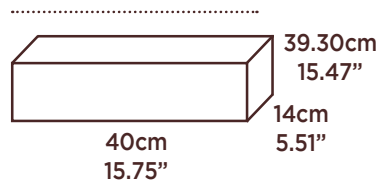

# 67356

← 188 x 152 x 64cm  
74" x 60" x 25"

TM MULTI-MAX AIR COUCH

6942138916119

5.50kg  
12,12lb