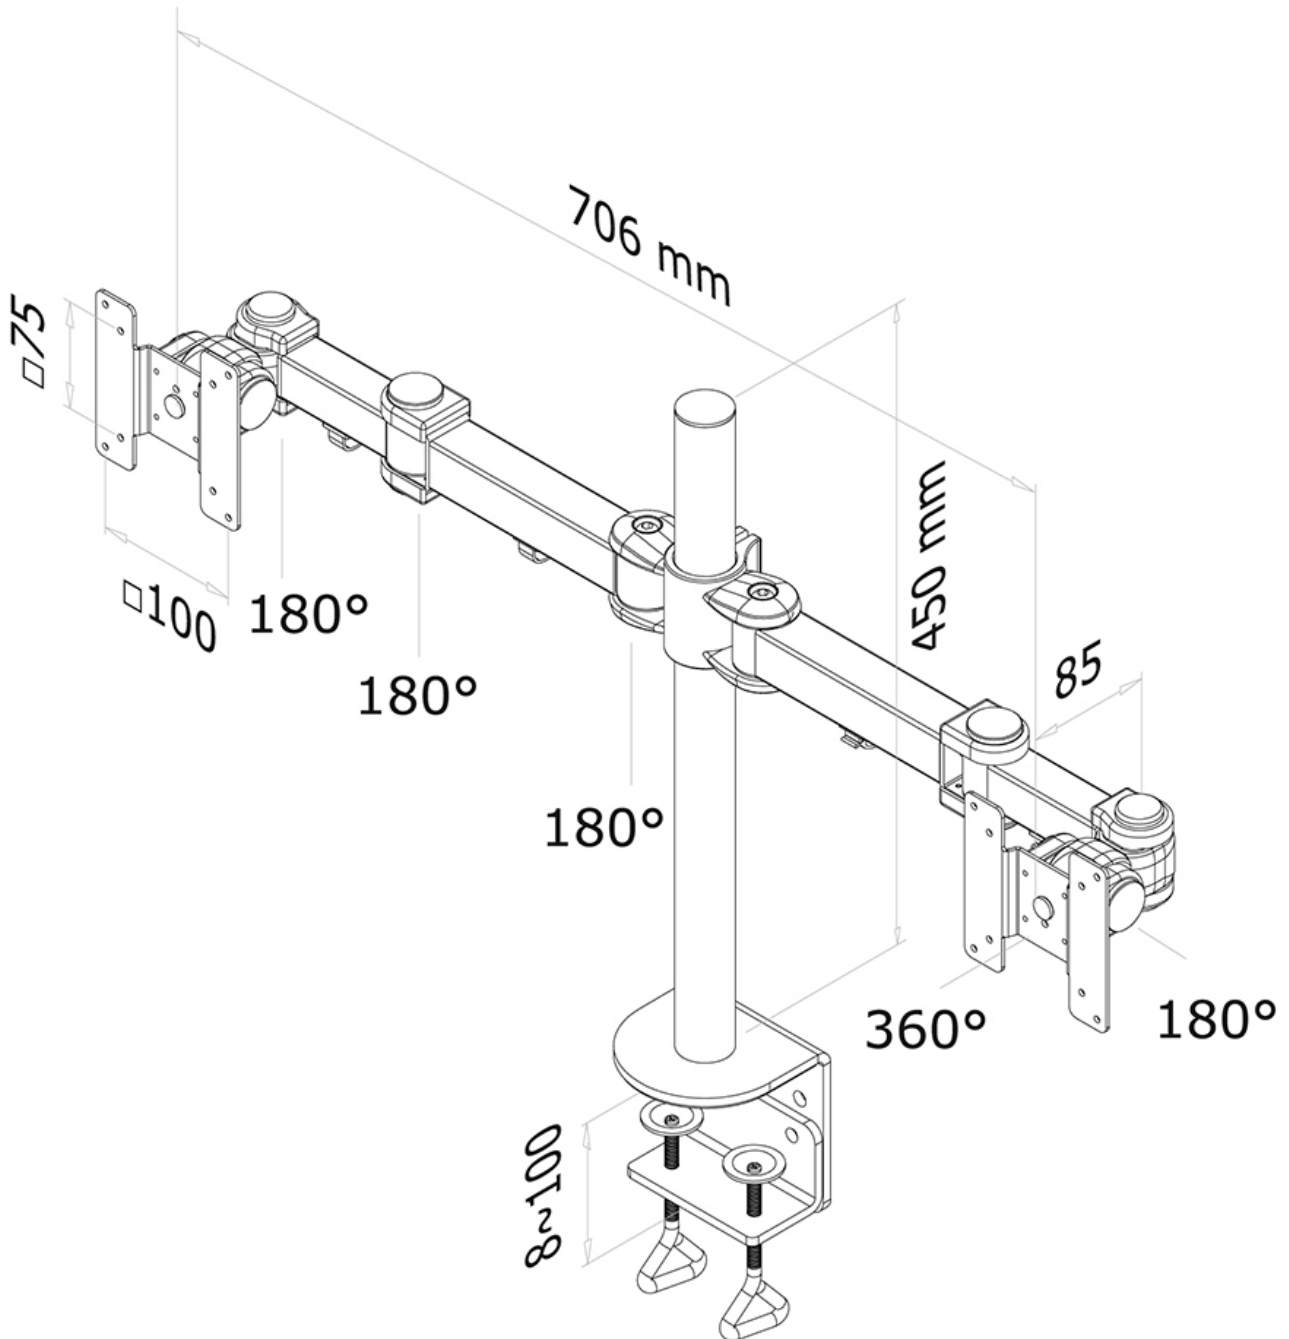

FPMA-D960D

NEOMOUNTS DESK MONITOR ARM

Neomounts