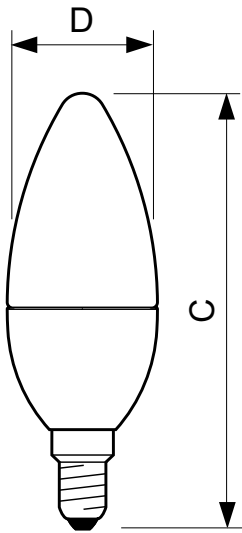

MASTER LEDcandle

MASTER LEDcandle DT 4-25W E14 B38 CL

Delivering incandescent-like sparkling light effects, MASTER LEDcandle bulbs are ideal for general and decorative lighting in the hospitality industry, as well as in home environments. The dimmable MASTER LEDcandles drive further efficiencies, while helping to create the desired atmosphere. Mounted in full view in chandeliers, wall scones or modern luminaires, the clear or frosted glass bulbs fit all existing fixtures with an E14 and B15 socket. Drawing upon inputs from chandelier makers and designed to enhance the aesthetic appeal of the chandelier or luminaire, not only when lit but also when not, these lamps come in a classical slender shape with a unique, eye-catching lens design. They produce a beautiful sparkling warm light that delivers huge energy savings and minimizes maintenance cost. The flame-shaped candle lamps come in a classical slender shape with a unique, eye-catching lens design that perfectly complements modern LED candles.

Product data

• General Information

Cap-Base	E14 [E14]
Reddot Design Award Winner mark	Reddot Design Award Winner 2016
Bulb Shape	B38
Nominal Lifetime (Nom)	25000 h
Switching Cycle	50000X
Technical Type	4-25W

• Approval and Application

Suitable For Accent Lighting No
Energy Efficiency Label (EEL) A+
Energy Consumption kWh/1000 h 4 kWh

• Product Data

Full product code 871869645368100
Order product name MASTER LEDcandle DT 4-25W E14 B38 CL
EAN/UPC - Product 8718696453681
Order code 929001139802
Numerator - Quantity Per Pack 1
Numerator - Packs per outer box 10
Material Nr. (12NC) 929001139802
Net Weight (Piece) 0.063 kg

Dimensional drawing

E14 B38

LED DT 4-25W E14 2200-2700K B38 CL

Product	D	C
MASTER LEDcandle DT 4-25W E14 B38 CL	38 mm	113 mm

© 2016 Philips Lighting Holding B.V.
All rights reserved.

Specifications are subject to change without notice. Trademarks are the property of Koninklijke Philips N.V. (Royal Philips) or their respective owners.