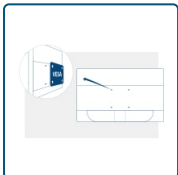

Vesa Mount

AOC's Ergo Base stands bring versatility, sturdiness and ease of use in one package. But do you still want to use your wall mount or multi-monitor setup using desk mounts? VESA mounts bring you the uppermost flexibility. Upside-down, in pivot mode, on top of each other, attach your monitor wherever you want using 3rd party mounts and stands thanks to the VESA mount option.