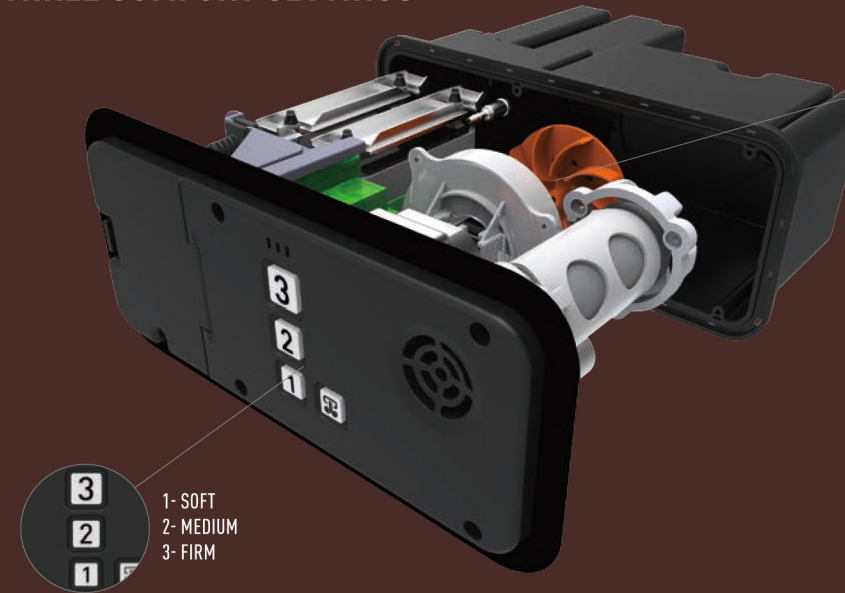

ALWAYZAIRE™

Our Dual Pump technology system, **AlwaysAire™**, encompasses a patented computerized PSI (pounds per square inch) sensor, allowing consumers to automatically inflate their air mattress to three varying preset PSI settings. This innovative technology recognizes any drop in the bed's internal pressure, triggering the silent pump to inflate the bed back to the consumer's desired setting. Consumers can literally rest easily, knowing they will have a wonderful night's sleep and wake up rested on a mattress that has not deflated overnight - it will Alwaysz have Aire in it! Once the mattress is no longer needed, the auto-deflate function is a simple press of the button and will shut itself off once the internal PSI reaches zero.

Bestway

It will Alwaysz have Aire in it!

THREE COMFORT SETTINGS

INTERNAL MOTOR
Silently turns on to maintain desired setting

- Dual pump system with patented computerized PSI sensor that allows consumers to automatically inflate the bed to 3 preset PSI settings
- PSI sensor can detect drops in internal pressure and will automatically start the silent re-inflation pump to get the bed back to its intended firmness setting
- Auto deflation function will allow the bed to deflate without any user hassle. The deflation pump will automatically shut off once the internal PSI reaches 0.