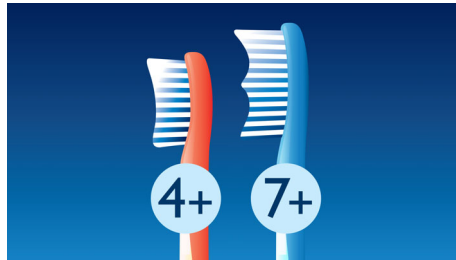

Rubberized brush head

Rubberized brush head is designed to protect young teeth

KidTimer

Increases brushing time slowly over 90 days, building towards the dentist recommended 2 minutes

Power modes

2 Kid-friendly power modes adapts to different ages providing a gentle cleaning that's ideal for different ages. There is a low mode for ages 4 and up and high mode for ages 7 and older

Age-appropriate brush heads

This Philips Sonicare electric toothbrush has 2 brush head sizes that are specifically designed to gently clean and protect teeth at key developmental stages

KidPacer

Fun sounds encourage kids to brush the front and back of both upper and lower teeth

Interchangeable panels

Allows kids to customize their toothbrush

Anti-roll shape

Sturdy handle design allows kids to store upright as well as apply toothpaste while the toothbrush is laying flat.

Multi grip design