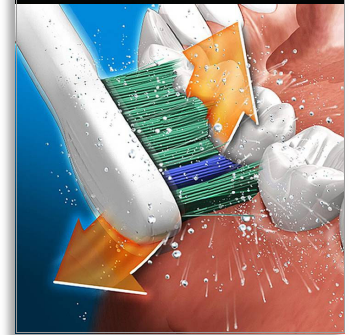

Guides you to follow dental recommendations

- Quadpacer interval timer encourages thorough brushing
- Two-minute timer helps ensure recommended brushing time

Philips Sonicare FlexCare+
Sonic electric toothbrush

5 modes

2 brush heads
UV brush head sanitizer

FlexCare+