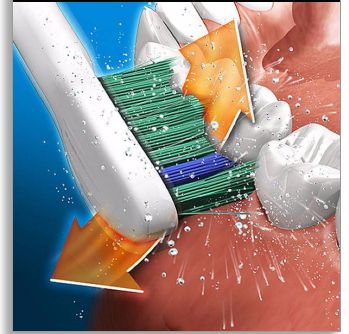

Philips Sonicare FlexCare+
Sonic electric toothbrush

5 modes
2 brush heads
UV brush head sanitizer

FlexCare+

HX6972/10

Complete gum care

Toothbrush for gentle cleaning of teeth and gum

Combining our sonic technology and 5 brushing modes, FlexCare+ electric toothbrush is your solution for improved oral health. Plus you can improve your gum health after just 2 weeks of use.

Provides a superior clean

- Sonicare dynamic cleaning action drives fluid between teeth

Offers a customized brushing experience

- Easy-start program to acclimate to the Sonicare experience
- Five different modes for a better cleaning experience