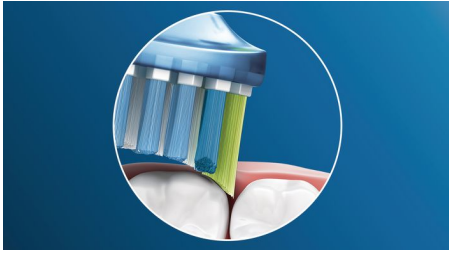

Designed around you

- Timers encourage thorough 2 minutes of brushing

asimpleswitch.com

Highlights

Say goodbye to plaque

Thanks to its flexible design, it removes up to 10x more plaque from hard-to-reach areas* for a truly deep clean along the gum line and between teeth.

Adaptive cleaning technology

You get a personalised clean every time you brush with our adaptive cleaning technology. Soft rubber sides flex to let C3 Premium Plaque Control adapt to the shape of your teeth and gums, absorbing any excess brushing pressure and enhancing our sonic cleaning power. Bristles can then adjust to the shape of your teeth and gums so you get up to 4 x more surface contact than a regular brush head** for deeper cleaning in hard-to-reach areas.