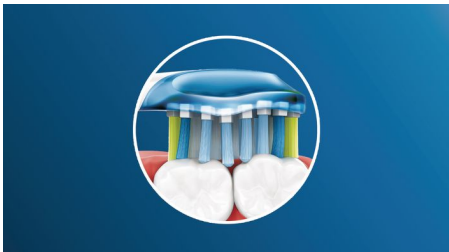

Designed around you

- Timers encourage thorough 2 minutes of brushing

asimpleswitch.com

Highlights

Say goodbye to plaque

Thanks to its flexible design, it removes up to 10x more plaque from hard-to-reach areas* for a truly deep clean along the gum line and between teeth.

Adaptive cleaning technology

You get a personalised clean every time you brush with our adaptive cleaning technology. Soft rubber sides flex to let C3 Premium Plaque Control adapt to the shape of your teeth and gums, absorbing any excess brushing pressure and enhancing our sonic cleaning power. Bristles can then adjust to the shape of your teeth and gums so you get up to 4 x more surface contact than a regular brush head** for deeper cleaning in hard-to-reach areas.