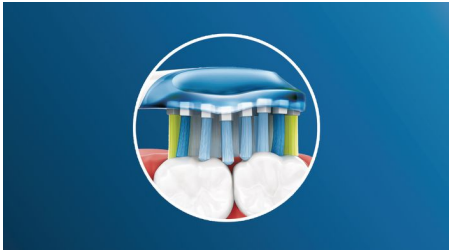

Designed around you

- Timers encourage thorough 2 minutes of brushing

asimpleswitch.com

Highlights

Say goodbye to plaque

Thanks to its flexible design, it removes up to 10x more plaque from hard-to-reach areas* for a truly deep clean along the gum line and between teeth.

Adaptive cleaning technology

You get a personalised clean every time you brush with our adaptive cleaning technology. Soft rubber sides flex to let C3 Premium Plaque Control adapt to the shape of your teeth and gums, absorbing any excess brushing pressure and enhancing our sonic cleaning power. Bristles can then adjust to the shape of your teeth and gums so you get up to 4 x more surface contact than a regular brush head** for deeper cleaning in hard-to-reach areas.