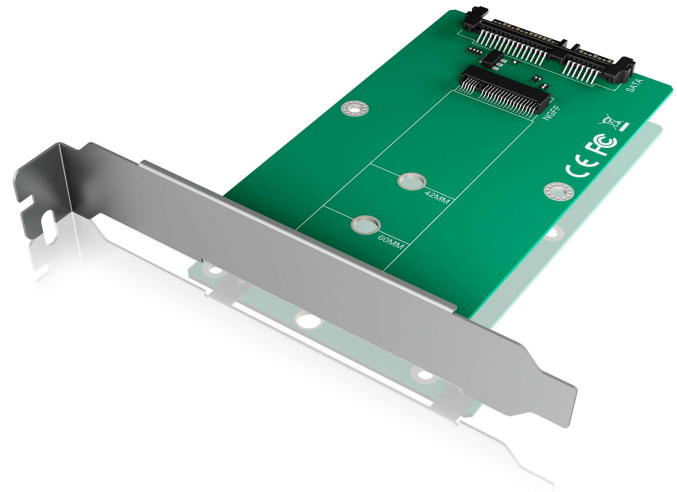

ICY BOX IB-CVB516 M.2 SATA to SATA converter card

Key Features

- M.2 SATA to SATA converter card
- Transfer rate up to 6 Gbit/s
- Supports M.2 SATA SSD: 2242/2260/2280
- With full profile bracket
- Windows, Mac compatible

Technical data

Model	IB-CVB516
Article No.	60106
EAN code	4250078164463
Brand	ICY BOX
Article text	M.2 SATA to SATA converter card
Colour	Green
Material	Plastic
Interface	1x M.2 based on SATA (B-Key or B+M-Key)
M.2 SSD format	2242 / 2260 / 2280
Max. height of M.2 SSD	Application of double-sided assembled modules supported
M.2 SSD capacity	No limit
Interface to PC	SATA III
Transfer rate	SATA III up to 6 Gbit/s
Form factor	Full profile bracket
Operating system	Windows, Mac
Power connector	SATA power interface
Packing content	1x IB-CVB516, 1x full profile bracket, 1x screw set with screwdriver, 1x power cable, 1x manual

One runabout

The IB-CVB516 is a M.2 SATA to SATA III converter card. This PCI Bracket can hold one M.2 card and converts it to SATA. The advantages of space-efficient mSATA cards with the widespread SATA III standard are united.

The card is easy to install thanks to pre-punched holes. Connect the SATA cable and you browse through your files with up to 6 Gbit/s.

Logistical data

Packing unit:	30 pcs./carton	Dimension/carton:	500x270x190 mm	Import tax:	84733020
Total weight:	3.7 kg/carton	Dimension (incl. packing):	160x125x25 mm		
Gross weight (incl. packing):	0.200 kg	Dimension of article:	113x71x5 mm		
Net weight:	0.099 kg	Country of origin:	China		