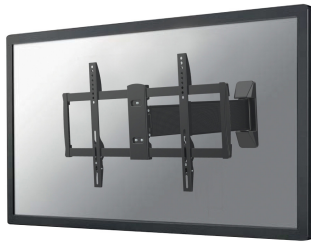

## NEOMOUNTS BY NEWSTAR TV WALL MOUNT

Neomounts by Newstar TV/Monitor Wall Mount (Full Motion) for 37"-70" Screen - Black

The Neomounts by Newstar wall mount, model LED-W800BLACK is a full swing tilt- and swivel wall mount for flat screens from 37" up to 70". This mount is a great choice when you want the ultimate viewing flexibility with your flat screen TV. Effortless pull the display out from the wall, position it in almost any direction, turn it around corners and then smoothly return it to the wall when finished.

Neomounts by Newstar's tilt (20°) and swivel (120°) technology allows the mount to change to any viewing angle to fully benefit from the capabilities of the flat screen. The mount is easily depth adjustable from 4 to 68 centimetres. An innovative cable management conceals and routes cables from mount to flat screen. Hide your cables to keep living room, bedroom or home cinema installation nice and tidy.

Neomounts by Newstar LED-W800BLACK has two pivot points and is suitable for screens up to 70" (178 cm). The weight capacity of this product is 40 kg. The wall mount is suitable for screens that meet VESA hole pattern 200x200 to 600x400mm.