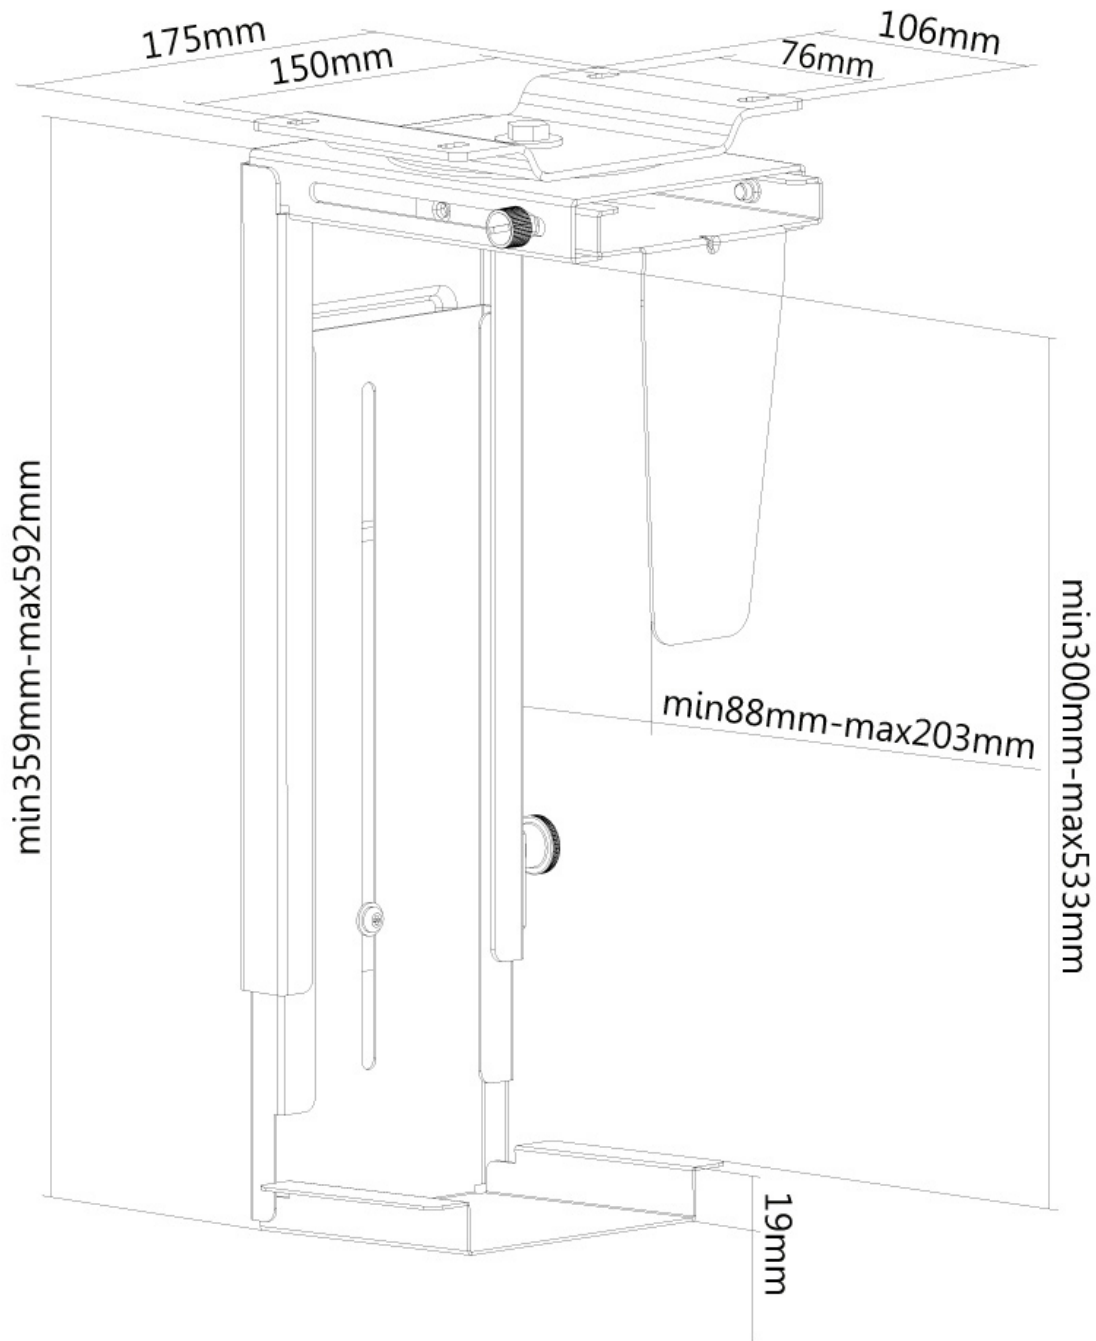

NM-CPU100BLACK

NEOMOUNTS CPU HOLDER

Neomounts