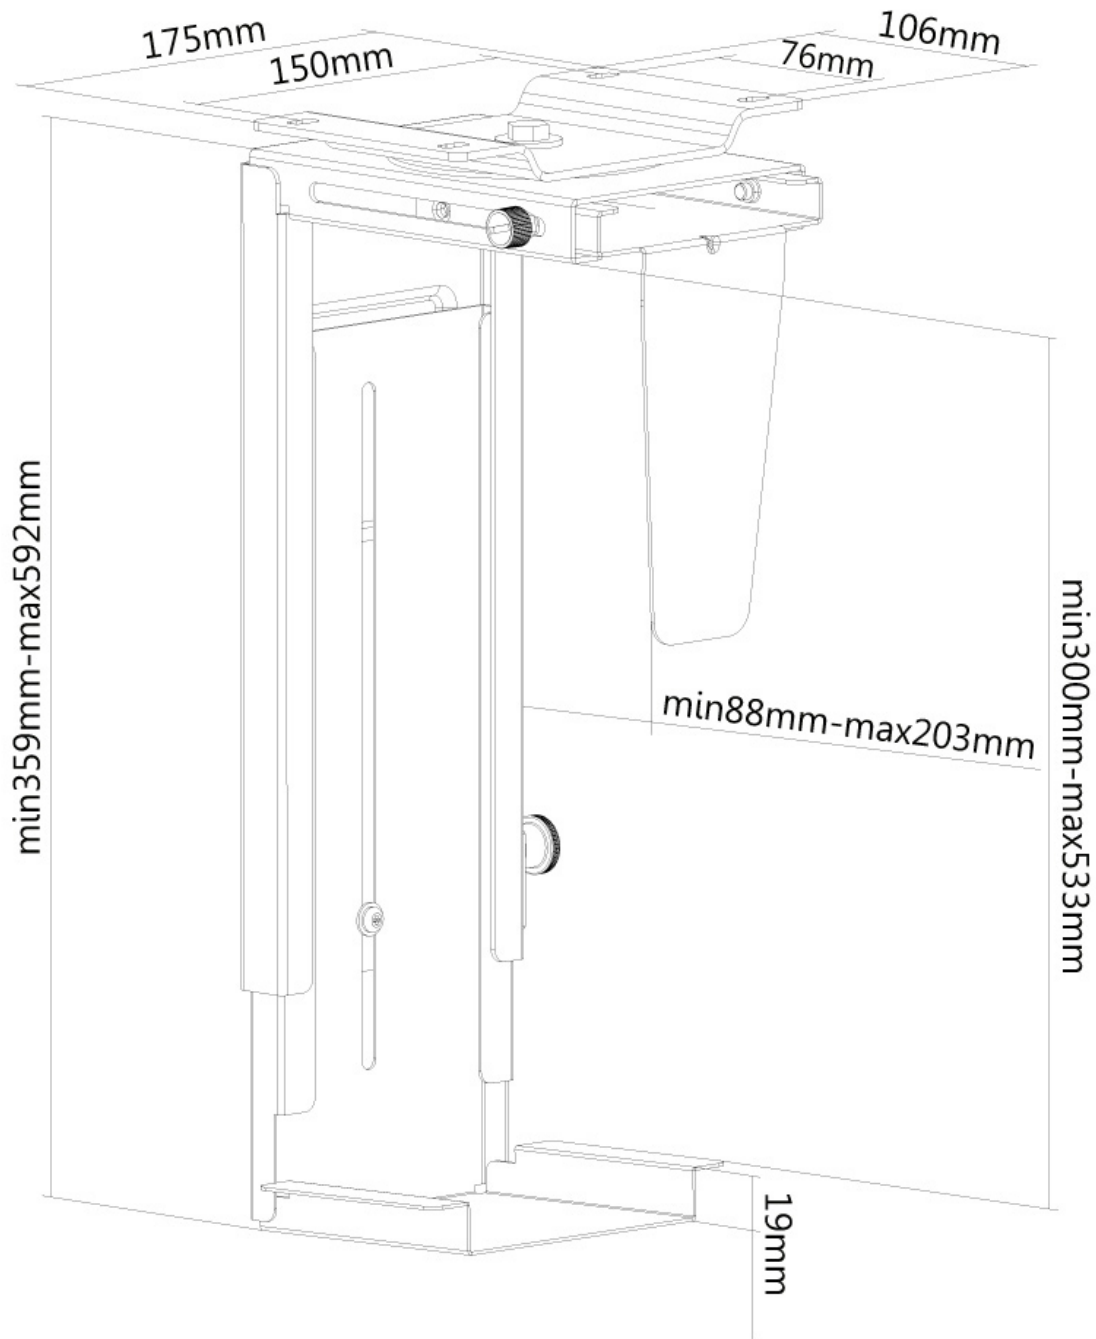

NM-CPU100BLACK

NEOMOUNTS CPU HOLDER

Neomounts