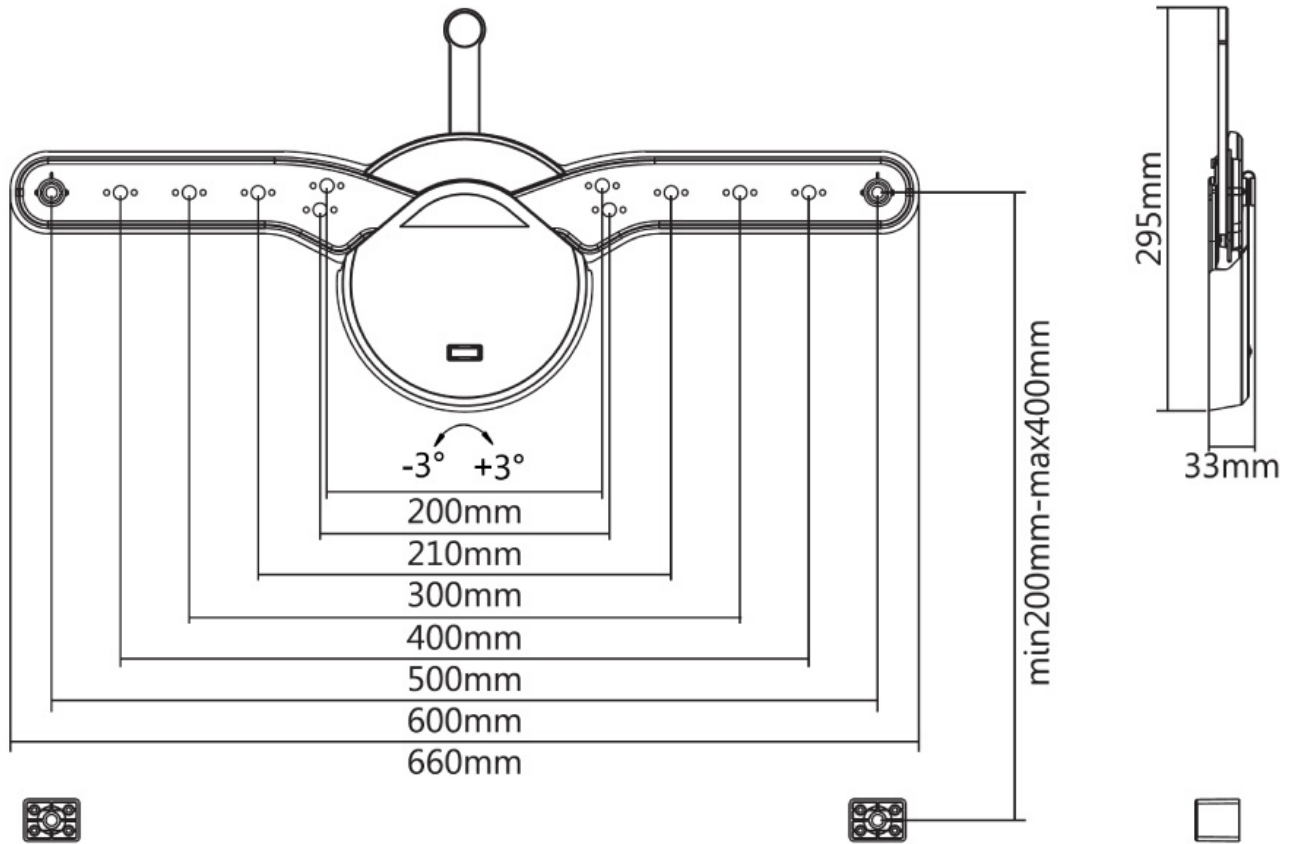

OLED-W600BLACK

NEOMOUNTS TV WALL MOUNT

Neomounts