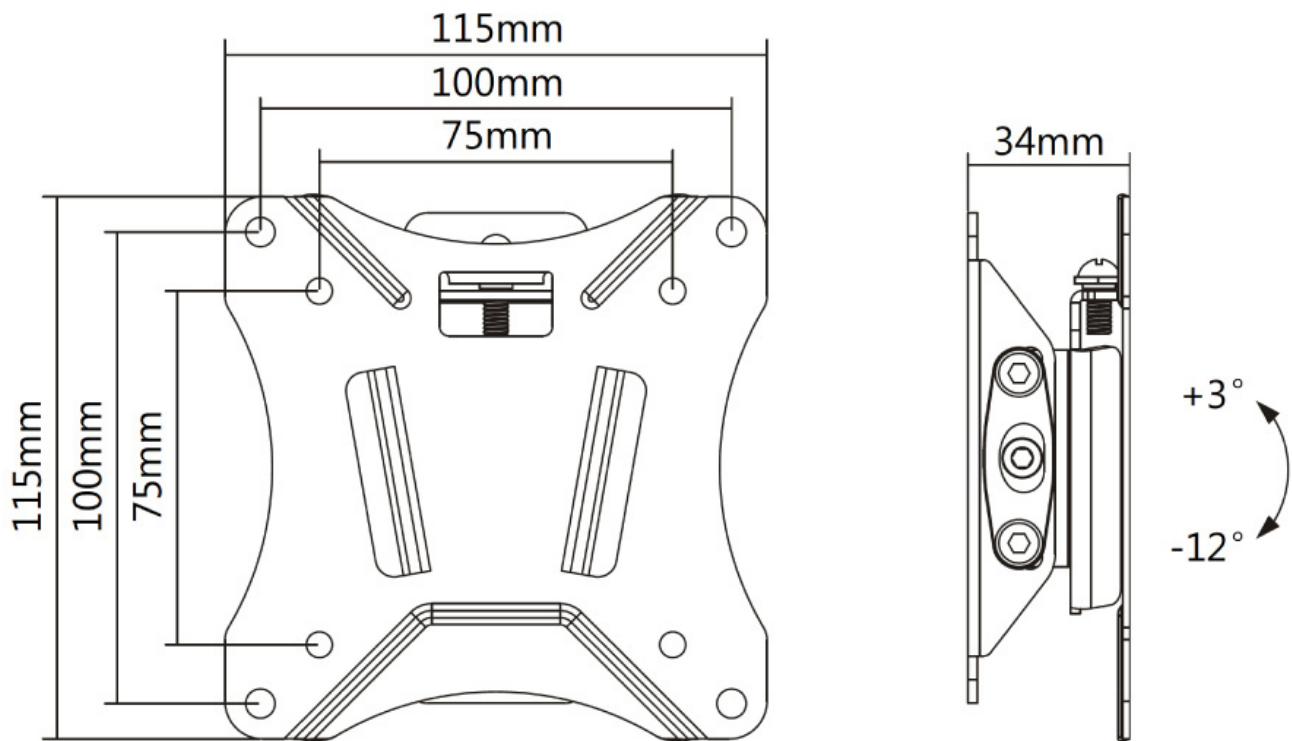

NM-W60BLACK

NEOMOUNTS TV WALL MOUNT

Neomounts