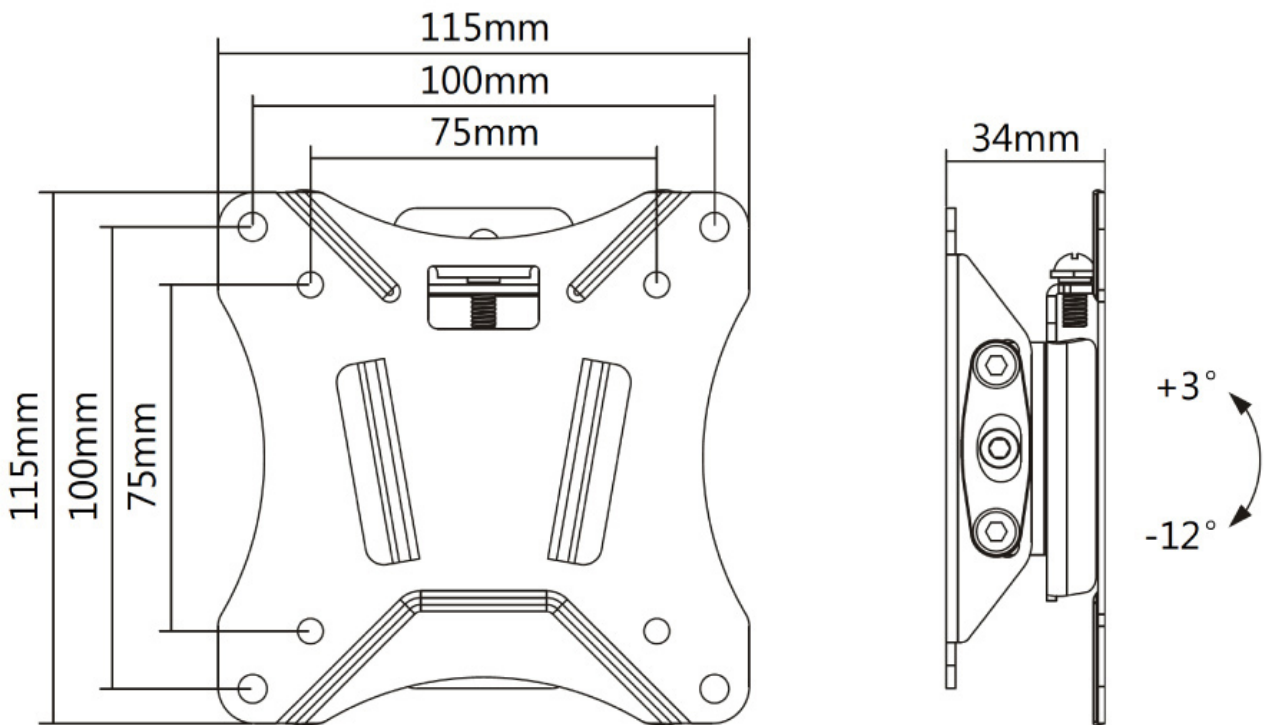

NM-W60BLACK

SPECIFICATIONS

GENERAL

Min. screen size*	10
Max. screen size*	30
Min. weight	0
Max. weight	25
Screens	1
VESA minimum	75x75 mm
VESA maximum	100x100 mm
Distance to wall	3,4 cm

FUNCTIE

Type	Tilt
Tilt (degrees)	+3°, -12°
Adjustment type	None

NEOMOUNTS NM-W60BLACK MONITOR/TV MOUNT WALL 10-30" - TILTABLE

Neomounts

Neomounts

Neomounts NM-W60BLACK Tiltable monitor/TV mount wall - 10-30" - max 25 kg - VESA 75x75-100x100 - d 3,4 cm - black

The Neomounts NM-W60BLACK is a sleek and compact wall mount designed for flat screens up to 30" and a maximum weight of 25 kg.

Featuring a 15° tilt function, the mounts offers optimal viewing comfort, especially ideal for screens mounted higher on the wall, such as in bedrooms, living rooms, or public spaces.

With a low-profile depth of just 3,4 cm, the NM-W60BLACK maintains a clean, modern look while securely supporting screens that comply with VESA hole pattern from 75x75 to 100x100 mm.

NM-W60BLACK

NEOMOUNTS NM-W60BLACK MONITOR/TV MOUNT
WALL 10-30" - TILTABLE

Neomounts