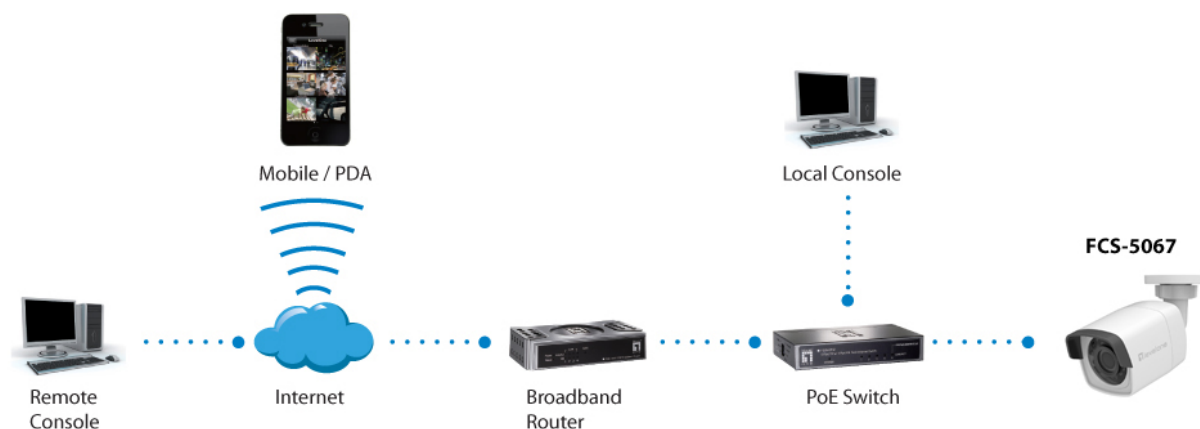

Weight (g):
500

Color:
White

Approval and Compliance

EMI/EMS:
CE, FCC

Environmental Test:
Weather proof IP66-rated housing

Others:
ONVIF (PROFILE S, PROFILE G), PSIA, CGI, ISAPI

Others

Supported Browsers:
Internet Explorer 9.0 or above

Diagram

Order Information

FCS-5067

Package Contents

FCS-5067

Stand Kit

Resource CD (User Manual, Utility, 64-CH Monitoring Software)

No liability or responsibility for any errors or omissions in the content.
Specifications are subject to change without notice.
All mentioned brand names are registered trademarks and property of their owners.
Copyright © Digital Data Communications GmbH, Germany. All Rights Reserved.