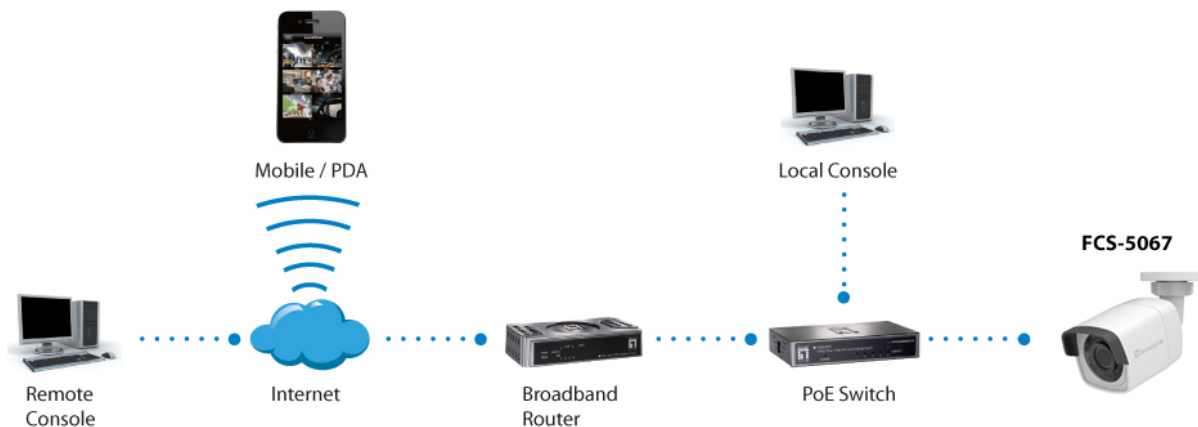

Frame Rate (fps):

50Hz: 20fps (2688×1520), 25fps(1920×1080), 25fps(1280×720)
60Hz: 20fps (2688×1520), 30fps (1920×1080), 30fps(1280×720)

Illuminazione minima:

0.01Lux @ (F1.2, AGC ON), 0 Lux with IR

Physical Specifications

Dimensioni (L x P x A mm):

70×154.2×60.5 mm (2.8" × 6.2" × 2.4")

Peso (g):

500

Colore:

White

Approval and Compliance

EMI/EMS:

CE,FCC

Test ambientale:

Weather proof IP66-rated housing

Others:

ONVIF (PROFILE S, PROFILE G), PSIA, CGI, ISAPI

RoHS

Manufactured in ISO-9001 and ISO-14001 certified factory

Others

Browser supportati:

Internet Explorer 9.0 or above

Diagramma

Order Information

FCS-5067