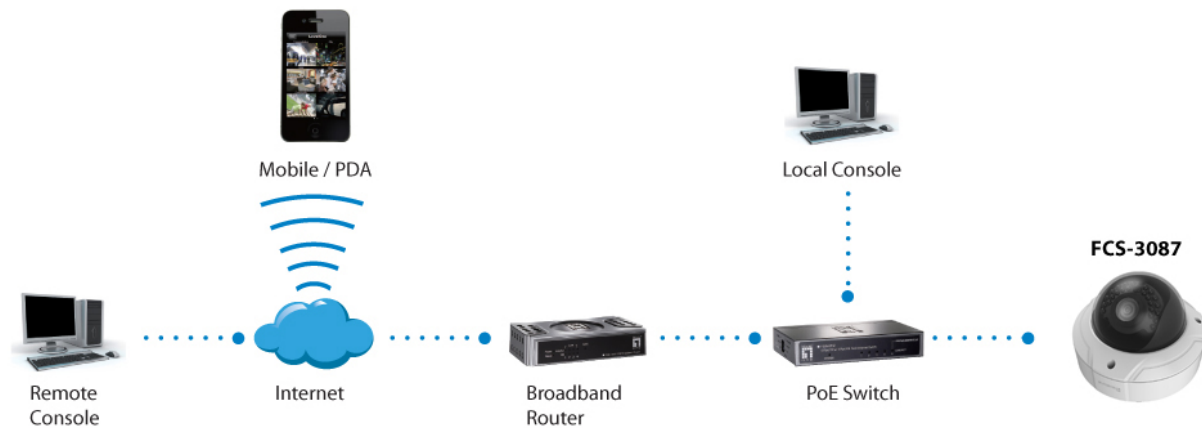

Diagram

Order Information

FCS-3087

Package Contents

FCS-3087

Screw Kit

Resource CD (User Manual, Utility, 64-CH Monitoring Software)

Optional Accessory

CAS-7301

Wall Mount Bracket

CAS-7302

Wall mount bracket with Junction Box

CAS-7303

Pole Mount Bracket, Clamping Range 2.6"-5"

CAS-7304

Inclined Ceiling Mount Bracket

CAS-7305

Wall Mount Bracket